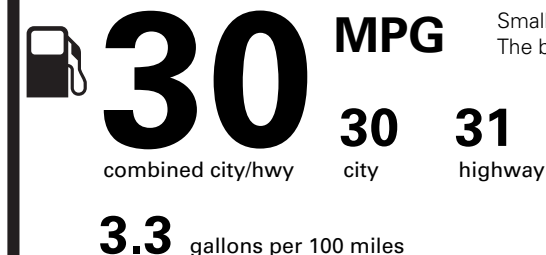

SAFETY/SECURITY

- ADVANCETRAC™ WITH RSC
- AIRBAGS-DUAL-STAGE FRONT
- AIRBAGS-SIDE IMPACT/SAFETY CANOPY SIDE AIR CURTAINS
- AUTO HIGH BEAMS
- PERIMETER ALARM
- PERSONAL SAFETY SYSTEM™
- PRE-COLLISION ASSIST W/AEB
- SOS POST-CRASH ALERT SYS™
- TIRE PRESSURE MONITOR SYS

WARRANTY

- 4YR/50K MILE WARRANTY
- 4YR/50K PICKUPDELIVERY SVC
- 6YR/70K MI POWERTRAIN WARR

INCLUDED ON THIS VEHICLE

(MSRP)

EQUIPMENT GROUP 202A	5,775.00
OPTIONAL EQUIPMENT/OTHER	
2.0L GTDI FHEV	1,500.00
SMILE STATE DISCOUNT	- 1,500.00
50 STATE EMISSIONS	NO CHARGE
BLUECRUISE EQUIP: 4 YEAR INCL	
FRONT LICENSE PLATE BRACKET	NO CHARGE

PRICE INFORMATION

BASE PRICE	$54,750.00
TOTAL OPTIONS/OTHER	5,775.00
TOTAL VEHICLE & OPTIONS/OTHER	60,525.00
DESTINATION & DELIVERY	1,595.00

RESIDENCY RESTRICTIONS APPLY TO DISCOUNTS/SAVINGS - BASED ON CUSTOMER ZIP CODE. SEE DEALER FOR DETAILS.

TOTAL MSRP $62,120.00

Whether you decide to lease or finance your vehicle, you'll find the choices that are right for you. See your Lincoln Dealer for details or visit www.lincolnafs.com.

RA233 N RD82X 435 000555 01 23 24

This label is affixed pursuant to the Federal Automobile Information Disclosure Act. Gasoline, License, and Title Fees, State and Local taxes are not included. Dealer installed options or accessories are not included unless listed above.

EPA DOT Fuel Economy and Environment

Gasoline Vehicle

Fuel Economy

Small SUVs range from 14 to 123 MPG. The best vehicle rates 140 MPGe.

You save $750

in fuel costs over 5 years compared to the average new vehicle.

Annual fuel cost $1,800