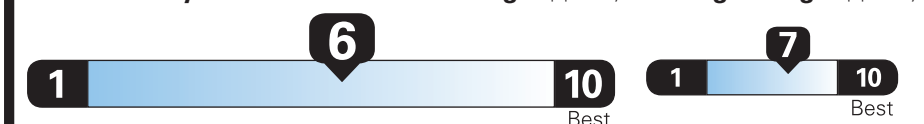

Fuel Economy & Greenhouse Gas Rating (tailpipe only) Smog Rating (tailpipe only)

This vehicle emits 290 grams CO₂ per mile. The best emits 0 grams per mile (tailpipe only). Producing and distributing fuel also create emissions; learn more at fuelconomy.gov.

Actual results will vary for many reasons, including driving conditions and how you drive and maintain your vehicle. The average new vehicle gets 28 MPG and costs $9,750 to fuel over 5 years. Cost estimates are based on 15,000 miles per year at $3.60 per gallon. MPGe is miles per gasoline gallon equivalent. Vehicle emissions are a significant cause of climate change and smog.

fuelconomy.gov

Calculate personalized estimates and compare vehicles

Smartphone QR Code™

GOVERNMENT 5-STAR SAFETY RATINGS

Overall Vehicle Score Not Rated

Based on the combined ratings of frontal, side and rollover. Should ONLY be compared to other vehicles of similar size and weight.

Frontal Crash	Driver Passenger	Not Rated

Based on the risk of injury in a frontal impact. Should ONLY be compared to other vehicles of similar size and weight.

Side Crash	Front seat Rear seat	Not Rated

Based on the risk of injury in a side impact.

Rollover	Not Rated

Based on the risk of rollover in a single-vehicle crash.

Star ratings range from 1 to 5 stars (★★★★★), with 5 being the highest.

Source: National Highway Traffic Safety Administration (NHTSA).

www.safercar.gov or 1-888-327-4236

5LMPJ8K46RJ803860

WARNING: Operating, servicing and maintaining a passenger vehicle, pickup truck, van, or off-road vehicle can expose you to chemicals including engine exhaust, carbon monoxide, phthalates, and lead, which are known to the State of California to cause cancer and birth defects or other reproductive harm. To minimize exposure, avoid breathing exhaust, do not idle the engine except as necessary, service your vehicle in a well-ventilated area and wear gloves or wash your hands frequently when servicing your vehicle. For more information go to www.P65Warnings.ca.gov/passenger-vehicle.

THE LINCOLN WAY™ APP

Your Dashboard of Services & Features

1. Download the Lincoln Way app* and you can:
2. Remotely start, lock and unlock your vehicle
   - Locate your vehicle and check approximate fuel range
   - Receive vehicle health alerts

The Lincoln Connect™ modem is active and sending vehicle data (e.g., diagnostics) to Lincoln. See in-vehicle Settings for connectivity options.

Insist on Lincoln Protect! The only extended service plan fully backed by Lincoln and honored at every Lincoln dealership in the U.S., Canada and Mexico. See your Lincoln dealer or visit www.LincolnOwner.com

SCAN OR TEXT 5LRJ803860 TO 59173

Msg & Data rates may apply. Text HELP for help

www.lincoln.com/help/privacy-terms/