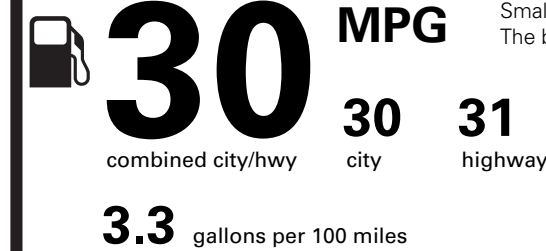

EPA DOT Fuel Economy and Environment

Gasoline Vehicle

Fuel Economy

Small SUVs range from 14 to 123 MPG. The best vehicle rates 140 MPGe.

You save \$750

in fuel costs over 5 years compared to the average new vehicle.