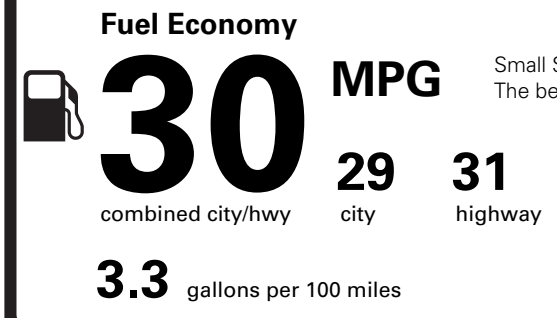

SAFETY/SECURITY

- ADVANCETRAC™ WITH RSC
- AIRBAGS-DUAL-STAGE FRONT
- AIRBAGS-SIDE IMPACT/SAFETY CANOPY SIDE AIR CURTAINS
- AUTO HIGH BEAMS
- PERIMETER ALARM
- PERSONAL SAFETY SYSTEM™
- PRE-COLLISION ASSIST W/AEB
- SOS POST-CRASH ALERT SYS™
- TIRE PRESSURE MONITOR SYS

WARRANTY

- 4YR/50K MILE WARRANTY
- 4YR/50K PICKUPDELIVERY SVC
- 6YR/70K MI POWERTRAIN WARR

INCLUDED ON THIS VEHICLE

(MSRP)

EQUIPMENT GROUP 203A

4,455.00

- AUTO AIR REFRESH
- DIGITAL SCENT
- HANDS-FREE PWR LIFTGATE
- PANO VISTA ROOF W/POWER SHADE
- PERF POS PWR 24-WAY W/ACT MOT
- REAR HTD SEATS W/SWITCH CNTRL
- REVEL ULTIMA 3D 28-SPEAKERS
- POWER CONVERTER-110V
- CONN PKG: 4 YR INCL W/LNCN-AP

OPTIONAL EQUIPMENT/OTHER

- 2026 MODEL YEAR
- GRAY MATTER MET CC 750.00
- 2.0L GTDI FHEV 3,000.00
- JET APPEARANCE PACKAGE 3,500.00
- .P255/45R22 A/S TIRES
- .22 SATIN DRK LSTR W/SATIN CHR
- 50 STATE EMISSIONS NO CHARGE
- BLUECRUISE EQUIP:4YRS INCL NO CHARGE
- FRONT LICENSE PLATE BRACKET NO CHARGE

PRICE INFORMATION

BASE PRICE	$63,595.00
TOTAL OPTIONS/OTHER	11,705.00
TOTAL VEHICLE & OPTIONS/OTHER	75,300.00
DESTINATION & DELIVERY	1,995.00

EPA DOT Fuel Economy and Environment

Gasoline Vehicle

Small SUVs range from 14 to 138 MPG. The best vehicle rates 146 MPGe.

You save $250
in fuel costs over 5 years compared to the average new vehicle.

Annual fuel cost $1,650