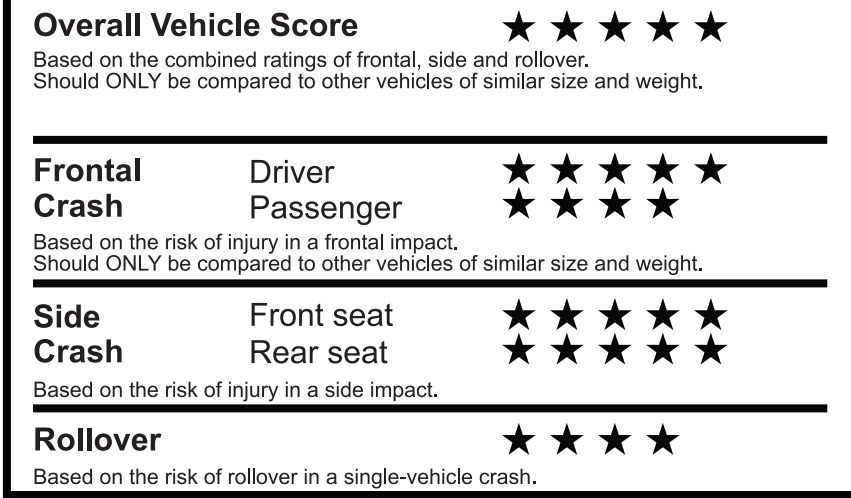

GOVERNMENT 5-STAR SAFETY RATINGS

Star ratings range from 1 to 5 stars (★★★★★), with 5 being the highest. Source: National Highway Traffic Safety Administration (NHTSA). www.safercar.gov or 1-888-327-4236

THE LINCOLN WAY™ APP
Your Dashboard of Services & Features

1. Download the Lincoln Way app* and you can:
2. Remotely start, lock and unlock your vehicle
   - Locate your vehicle and check approximate fuel range
   - Receive vehicle health alerts

The Lincoln Connect™ modem is active and sending vehicle data (e.g., diagnostics) to Lincoln. See in-vehicle Settings for connectivity options.

Lincoln Protect®

Insist on Lincoln Protect! The only extended service plan fully backed by Lincoln and honored at every Lincoln dealership in the U.S., Canada and Mexico. See your Lincoln dealer or visit www.LincolnOwner.com

WARNING: Operating, servicing and maintaining a passenger vehicle, pickup truck, van, or off-road vehicle can expose you to chemicals including engine exhaust, carbon monoxide, phthalates, and lead, which are known to the State of California to cause cancer and birth defects or other reproductive harm. To minimize exposure, avoid breathing exhaust, do not idle the engine except as necessary, service your vehicle in a well-ventilated area and wear gloves or wash your hands frequently when servicing your vehicle. For more information go to www.P65Warnings.ca.gov/passenger-vehicle.

LINCOLN AUTOMOTIVE FINANCIAL SERVICES
Get approved online at www.lincolnaf.com

RAMP ONE	CA37	CONVOY	TOTAL MSRP $77,295.00
RAMP TWO	ITEM #: 63-Z560 O/T 2		
This label is affixed pursuant to the Federal Automobile Information Disclosure Act. Gasoline, License, and Title Fees, State and Local taxes are not included. Dealer installed options or accessories are not included unless listed above.			TD273 N RD82X 625 001428 04 27 26

Scan The QR Code to get more details about this vehicle