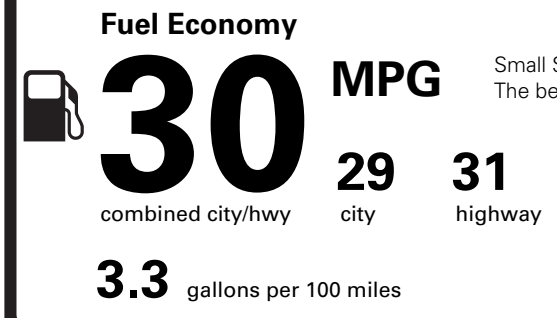

SAFETY/SECURITY

- ADVANCETRAC™ WITH RSC
- AIRBAGS-DUAL-STAGE FRONT
- AIRBAGS-SIDE IMPACT/SAFETY CANOPY SIDE AIR CURTAINS
- AUTO HIGH BEAMS
- PERIMETER ALARM
- PERSONAL SAFETY SYSTEM™
- PRE-COLLISION ASSIST W/AEB
- SOS POST-CRASH ALERT SYS™
- TIRE PRESSURE MONITOR SYS

WARRANTY

- 4YR/50K MILE WARRANTY
- 4YR/50K PICKUPDELIVERY SVC
- 6YR/70K MI POWERTRAIN WARR

INCLUDED ON THIS VEHICLE

(MSRP)

1. **EQUIPMENT GROUP 203A** 4,455.00
2. AUTO AIR REFRESH
   - DIGITAL SCENT
   - HANDS-FREE PWR LIFTGATE
   - PANO VISTA ROOF W/POWER SHADE
   - PERF POS PWR 24-WAY W/ACT MOT
   - REAR HTD SEATS W/SWITCH CNTRL
   - REVEL ULTIMA 3D 28-SPEAKERS
   - POWER CONVERTER-110V
   - CONN PKG: 4 YR INCL W/LNCN-AP

OPTIONAL EQUIPMENT/OTHER

1. 2026 MODEL YEAR
2. RED CARPET MET CC 750.00
   - 2.0L GTDI FHEV 3,000.00
   - JET APPEARANCE PACKAGE 3,500.00
   - .P255/45R22 A/S TIRES
   - .22 SATIN DRK LSTR W/SATIN CHR
   - 50 STATE EMISSIONS NO CHARGE
   - BLUECRUISE EQUIP:4YRS INCL NO CHARGE
   - FRONT LICENSE PLATE BRACKET NO CHARGE

DEALER INSTALLED OPTIONS

- Cargo Accessories & Mat Packag 515.00

PRICE INFORMATION

BASE PRICE	$63,595.00
TOTAL OPTIONS/OTHER	12,220.00
TOTAL VEHICLE & OPTIONS/OTHER	75,815.00
DESTINATION & DELIVERY	2,295.00

EPA DOT Fuel Economy and Environment

Gasoline Vehicle

Small SUVs range from 14 to 138 MPG. The best vehicle rates 146 MPGe.

You save $250 in fuel costs over 5 years compared to the average new vehicle.

Annual fuel cost $1,650