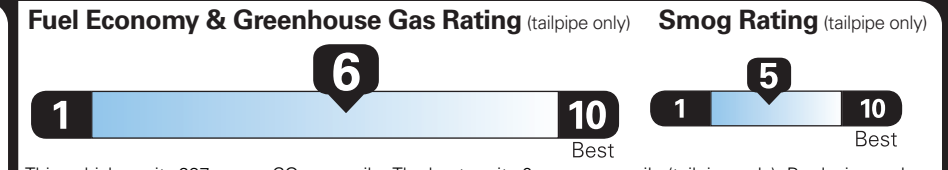

EPA DOT Fuel Economy and Environment

Gasoline Vehicle

Small SUVs range from 14 to 125 MPG. The best vehicle rates 146 MPGe.

You save \$250
in fuel costs over 5 years compared to the average new vehicle.

Annual fuel cost \$1,650