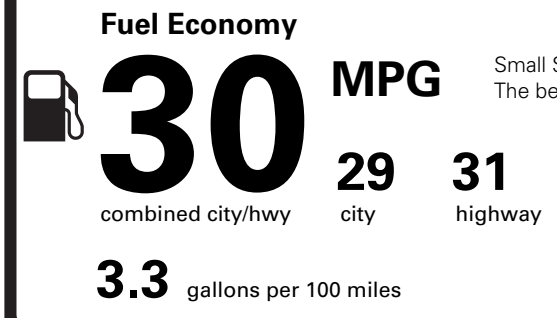

PRICE INFORMATION

| | |
|--|------------------|
| BASE PRICE | \$63,595.00 |
| TOTAL OPTIONS/OTHER | 9,055.00 |
| TOTAL VEHICLE & OPTIONS/OTHER | 72,650.00 |
| DESTINATION & DELIVERY | 1,995.00 |

EPA DOT Fuel Economy and Environment

Gasoline Vehicle

Small SUVs range from 14 to 125 MPG. The best vehicle rates 146 MPGe.

You save \$250
in fuel costs over 5 years compared to the average new vehicle.

Annual fuel cost \$1,650

Actual results will vary for many reasons, including driving conditions and how you drive and maintain your vehicle. The average new vehicle gets 29 MPG and costs \$8,500 to fuel over 5 years. Cost estimates are based on 15,000 miles per year at \$3.30 per gallon. MPGe is miles per gasoline gallon equivalent. Vehicle emissions are a significant cause of climate change and smog.