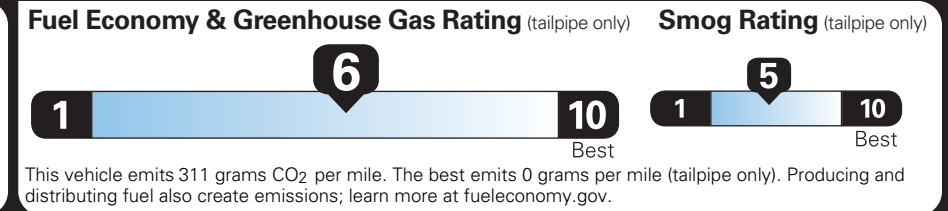

PRICE INFORMATION

| | |
|--|------------------|
| BASE PRICE | \$63,595.00 |
| TOTAL OPTIONS/OTHER | 9,055.00 |
| TOTAL VEHICLE & OPTIONS/OTHER | 72,650.00 |
| DESTINATION & DELIVERY | 1,995.00 |

EPA DOT Fuel Economy and Environment

Gasoline Vehicle

Small SUVs range from 14 to 125 MPG. The best vehicle rates 146 MPGe.

You save \$250
in fuel costs over 5 years compared to the average new vehicle.

Annual fuel cost \$1,650

Actual results will vary for many reasons, including driving conditions and how you drive and maintain your vehicle. The average new vehicle gets 29 MPG and costs \$8,500 to fuel over 5 years. Cost estimates are based on 15,000 miles per year at \$3.30 per gallon. MPGe is miles per gasoline gallon equivalent. Vehicle emissions are a significant cause of climate change and smog.