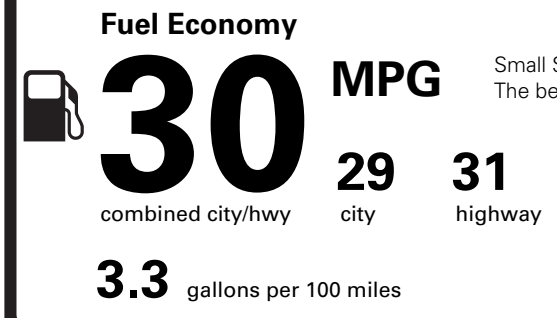

EPA DOT Fuel Economy and Environment

Gasoline Vehicle

Small SUVs range from 14 to 125 MPG. The best vehicle rates 146 MPGe.

You save \$250
in fuel costs over 5 years compared to the average new vehicle.

Annual fuel cost \$1,650