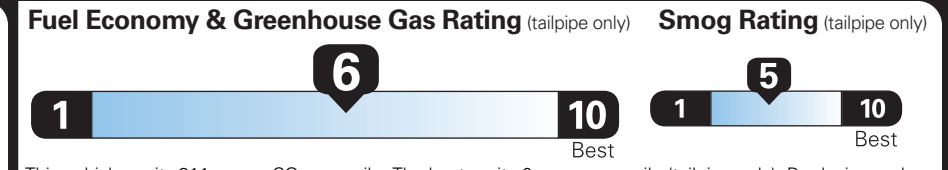

EPA DOT Fuel Economy and Environment

Gasoline Vehicle

Small SUVs range from 14 to 125 MPG. The best vehicle rates 146 MPGe.

You save \$250
in fuel costs over 5 years compared to the average new vehicle.

Annual fuel cost \$1,650