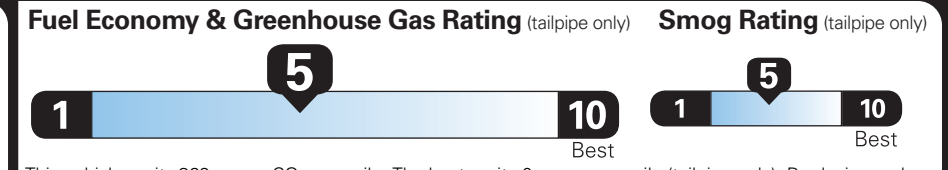

This vehicle emits 369 grams CO₂ per mile. The best emits 0 grams per mile (tailpipe only). Producing and distributing fuel also create emissions; learn more at fueleconomy.gov.

Actual results will vary for many reasons, including driving conditions and how you drive and maintain your vehicle. The average new vehicle gets 29 MPG and costs $8,500 to fuel over 5 years. Cost estimates are based on 15,000 miles per year at $3.30 per gallon. MPGE is miles per gasoline gallon equivalent. Vehicle emissions are a significant cause of climate change and smog.

fueleconomy.gov

Calculate personalized estimates and compare vehicles