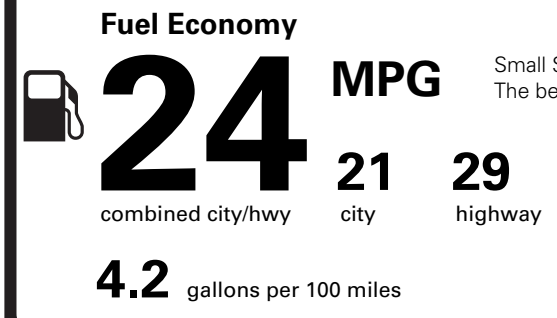

TF293 N RD82X 630 001908 06 29 26

EPA DOT Fuel Economy and Environment

Gasoline Vehicle

Small SUVs range from 14 to 138 MPG. The best vehicle rates 146 MPG.

You spend \$1,750 more in fuel costs over 5 years compared to the average new vehicle.