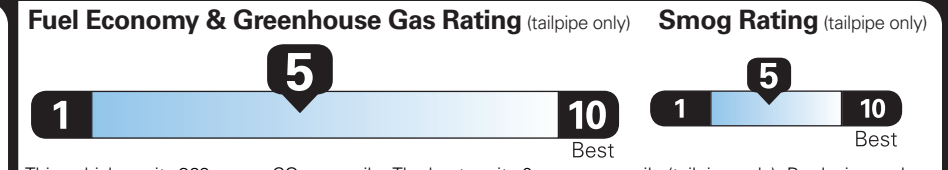

**PRICE INFORMATION**

BASE PRICE	\$53,995.00
TOTAL OPTIONS/OTHER	1,150.00
<b>TOTAL VEHICLE &amp; OPTIONS/OTHER</b>	<b>55,145.00</b>
DESTINATION & DELIVERY	2,295.00

(MSRP)

**EPA DOT Fuel Economy and Environment**

Gasoline Vehicle

Small SUVs range from 14 to 138 MPG. The best vehicle rates 146 MPG.

**You spend \$1,750 more in fuel costs over 5 years** compared to the average new vehicle.

**Annual fuel cost \$2,050**