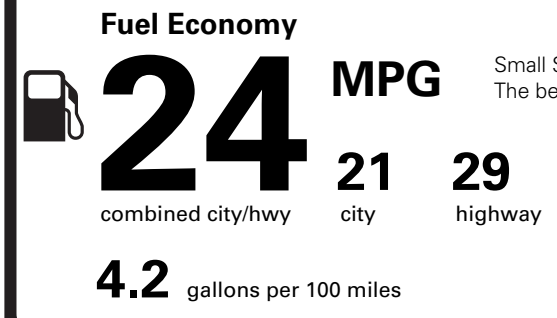

FUNCTIONAL

- 360 DEGREE CAMERA
- ADAPTIVE CRUISE CONTROL
- BLIS W/CROSS-TRAFFIC ALERT
- ELECTRIC PWR ASST STEERING
- INTELL ACCESS W/PUSH START
- LANE-KEEPING SYSTEM
- LINCOLN CONNECT™ -5G MODEM W/WIFI CAPABILITY
- LINCOLN CO-PILOT360@DR2.0
- LINCOLN DIG EXPERIENCE
- PHONE AS A KEY (PAAK)
- REAR PARKING SENSORS
- SECURICODE™ KEYLESS KEYPAD
- WIRELESS CHARGING PAD

SAFETY/SECURITY

- ADVANCETRAC™ WITH RSC
- AIRBAGS-DUAL-STAGE FRONT
- AIRBAGS-SIDE IMPACT/SAFETY CANOPY SIDE AIR CURTAINS
- AUTO HIGH BEAMS
- PERIMETER ALARM
- PERSONAL SAFETY SYSTEM™
- PRE-COLLISION ASSIST W/AEB
- SOS POST-CRASH ALERT SYS™
- TIRE PRESSURE MONITOR SYS

WARRANTY

- 4YR/50K MILE WARRANTY
- 4YR/50K PICKUPDELIVERY SVC
- 6YR/70K MI POWERTRAIN WARR

INCLUDED ON THIS VEHICLE

EQUIPMENT GROUP 101A
•CONN PKG: 4 YR INCL W/LNCN-AP

OPTIONAL EQUIPMENT/OTHER

2026 MODEL YEAR
WHITE PLATINUM MET 3C
50 STATE EMISSIONS
BLUECRUISE EQUIP:4YRS INCL
SIRIUSXM W/360L (4YR PLAN)
FRONT LICENSE PLATE BRACKET

(MSRP)

750.00
NO CHARGE
NO CHARGE
400.00
NO CHARGE

PRICE INFORMATION

BASE PRICE	$53,995.00
TOTAL OPTIONS/OTHER	1,150.00
TOTAL VEHICLE & OPTIONS/OTHER	55,145.00
DESTINATION & DELIVERY	2,295.00

(MSRP)

EPA DOT Fuel Economy and Environment

Gasoline Vehicle

Small SUVs range from 14 to 138 MPG. The best vehicle rates 146 MPG.

You spend $1,750 more in fuel costs over 5 years compared to the average new vehicle.

Annual fuel cost $2,050