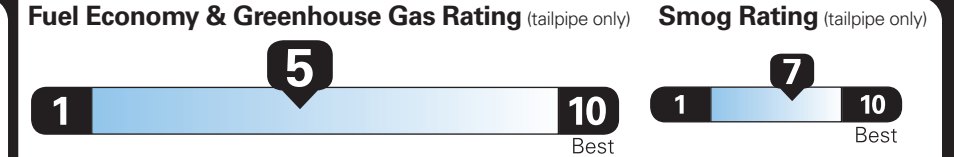

INCLUDED ON THIS VEHICLE

EQUIPMENT GROUP 102A (MSRP) 5,775.00

OPTIONAL EQUIPMENT/OTHER

2024 MODEL YEAR
WHITE PLATINUM MET 3C 750.00
P255/55R20 A/S TIRES
SMILE STATE DISCOUNT - 1,500.00
50 STATE EMISSIONS NO CHARGE
20" PREM PNT/BRT MCH ALUM WHL 1,000.00
BLUECRUISE EQUIP: 4 YEAR INCL
FRONT LICENSE PLATE BRACKET NO CHARGE

PRICE INFORMATION

BASE PRICE (MSRP) $50,415.00
TOTAL OPTIONS/OTHER 6,025.00
TOTAL VEHICLE & OPTIONS/OTHER 56,440.00
DESTINATION & DELIVERY 1,595.00

RESIDENCY RESTRICTIONS APPLY TO DISCOUNTS/SAVINGS - BASED ON CUSTOMER ZIP CODE. SEE DEALER FOR DETAILS.

TOTAL MSRP $58,035.00

Whether you decide to lease or finance your vehicle, you'll find the choices that are right for you. See your Lincoln Dealer for details or visit www.lincolnafcs.com.

RC203 N RD82X 440 000792 03 20 24

This label is affixed pursuant to the Federal Automobile Information Disclosure Act. Gasoline, License, and Title Fees, State and Local taxes are not included. Dealer installed options or accessories are not included unless listed above.

EPA DOT Fuel Economy and Environment

Gasoline Vehicle

Fuel Economy
24 MPG
combined city/hwy
21 city
29 highway
4.2 gallons per 100 miles

Small SUVs range from 14 to 123 MPG. The best vehicle rates 140 MPGe.

You spend $1,500 more in fuel costs over 5 years compared to the average new vehicle.

Annual fuel cost $2,250

This vehicle emits 371 grams CO₂ per mile. The best emits 0 grams per mile (tailpipe only). Producing and distributing fuel also create emissions; learn more at fuelconomy.gov.

Actual results will vary for many reasons, including driving conditions and how you drive and maintain your vehicle. The average new vehicle gets 28 MPG and costs $9,750 to fuel over 5 years. Cost estimates are based on 15,000 miles per year at $3.60 per gallon. MPGe is miles per gasoline gallon equivalent. Vehicle emissions are a significant cause of climate change and smog.

fuelconomy.gov

Calculate personalized estimates and compare vehicles

GOVERNMENT 5-STAR SAFETY RATINGS

Overall Vehicle Score Not Rated
Based on the combined ratings of frontal, side and rollover. Should ONLY be compared to other vehicles of similar size and weight.

Frontal Crash Driver Passenger Not Rated Not Rated

Based on the risk of injury in a frontal impact. Should ONLY be compared to other vehicles of similar size and weight.

Side Crash Front seat Rear seat Not Rated Not Rated

Based on the risk of injury in a side impact.

Rollover Not Rated

Based on the risk of rollover in a single-vehicle crash.

Star ratings range from 1 to 5 stars (★★★★★), with 5 being the highest. Source: National Highway Traffic Safety Administration (NHTSA). www.safercar.gov or 1-888-327-4236

5LMPJ8JA9RJ820773

WARNING: Operating, servicing and maintaining a passenger vehicle, pickup truck, van, or off-road vehicle can expose you to chemicals including engine exhaust, carbon monoxide, phthalates, and lead, which are known to the State of California to cause cancer and birth defects or other reproductive harm. To minimize exposure, avoid breathing exhaust, do not idle the engine except as necessary, service your vehicle in a well-ventilated area and wear gloves or wash your hands frequently when servicing your vehicle. For more information go to www.P65Warnings.ca.gov/passenger-vehicle.

SCAN OR TEXT 5LRJ820773 TO 59173

Msg & Data rates may apply. Text HELP for help

www.lincoln.com/help/privacy-terms/

THE LINCOLN WAY™ APP
Your Dashboard of Services & Features

1. Download the Lincoln Way app* and you can:
2. Remotely start, lock and unlock your vehicle
   - Locate your vehicle and check approximate fuel range
   - Receive vehicle health alerts

The Lincoln Connect™ modem is active and sending vehicle data (e.g., diagnostics) to Lincoln. See in-vehicle Settings for connectivity options.

*Compatible with select smartphone platforms. Lincoln Connect service required (see App Terms for more information). Connected service and related feature functionality is subject to compatible AT&T-network availability. Evolving technology/cellular networks may affect functionality and availability, or continued provision of some features, prohibiting them from functioning. Message and data rates may apply. See your local Lincoln website for our privacy policy.