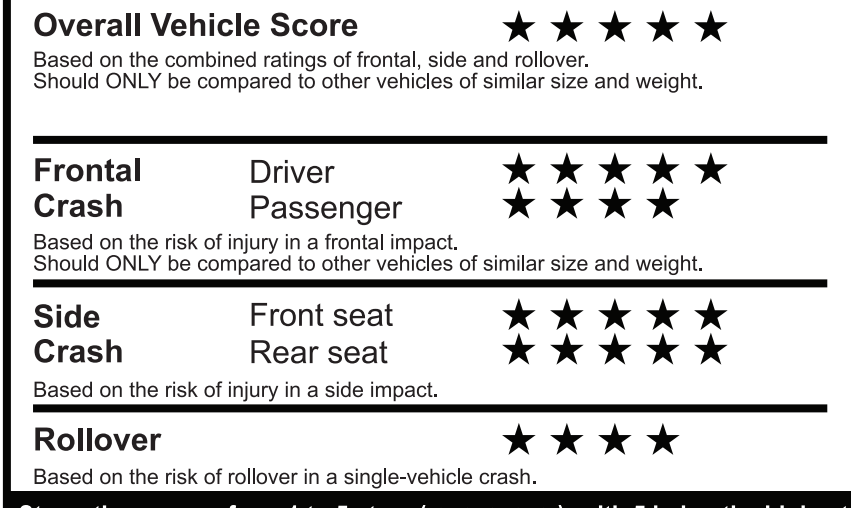

GOVERNMENT 5-STAR SAFETY RATINGS

Star ratings range from 1 to 5 stars (★★★★★), with 5 being the highest. Source: National Highway Traffic Safety Administration (NHTSA). www.safercar.gov or 1-888-327-4236

THE LINCOLN WAY™ APP

1. Download the Lincoln Way app* and you can:
2. Remotely start, lock and unlock your vehicle
   - Locate your vehicle and check approximate fuel range
   - Receive vehicle health alerts

The Lincoln Connect™ modem is active and sending vehicle data (e.g., diagnostics) to Lincoln. See in-vehicle Settings for connectivity options.

Lincoln Protect®

Insist on Lincoln Protect! The only extended service plan fully backed by Lincoln and honored at every Lincoln dealership in the U.S., Canada and Mexico. See your Lincoln dealer or visit www.LincolnOwner.com

LINCOLN AUTOMOTIVE FINANCIAL SERVICES

Get approved online at www.lincolnaf.com

RAMP ONE	CA8F	CONVOY	TOTAL MSRP $62,955.00
RAMP TWO	ITEM #: 12-2909 O/T 2		
This label is affixed pursuant to the Federal Automobile Information Disclosure Act. Gasoline, License, and Title Fees, State and Local taxes are not included. Dealer installed options or accessories are not included unless listed above.			TB253 N RD82X 625 000343 02 25 26

Scan The QR Code to get more details about this vehicle

WARNING: Operating, servicing and maintaining a passenger vehicle, pickup truck, van, or off-road vehicle can expose you to chemicals including engine exhaust, carbon monoxide, phthalates, and lead, which are known to the State of California to cause cancer and birth defects or other reproductive harm. To minimize exposure, avoid breathing exhaust, do not idle the engine except as necessary, service your vehicle in a well-ventilated area and wear gloves or wash your hands frequently when servicing your vehicle. For more information go to www.P65Warnings.ca.gov/passenger-vehicle.