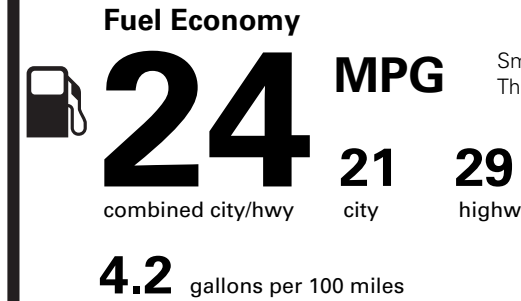

EPA DOT Fuel Economy and Environment

Gasoline Vehicle

Small SUVs range from 14 to 123 MPG. The best vehicle rates 140 MPGe.

You spend \$1,500 more in fuel costs over 5 years compared to the average new vehicle.