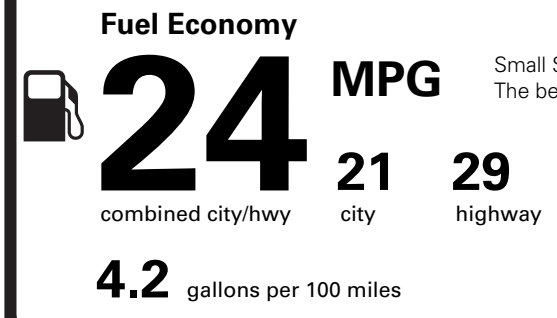

(MSRP)

5,000.00

OPTIONAL EQUIPMENT/OTHER

- 2026 MODEL YEAR
WHITE PLATINUM MET 3C
50 STATE EMISSIONS
BLUECRUISE EQUIP:4YRS INCL
FRONT LICENSE PLATE BRACKET

750.00
NO CHARGE
NO CHARGE
NO CHARGE

PRICE INFORMATION

BASE PRICE	553,995.00
TOTAL OPTIONS/OTHER	5,750.00
TOTAL VEHICLE & OPTIONS/OTHER	59,745.00
DESTINATION & DELIVERY	1,995.00

EPA DOT Fuel Economy and Environment

Gasoline Vehicle

You spend \$1,750 more in fuel costs over 5 years compared to the average new vehicle.