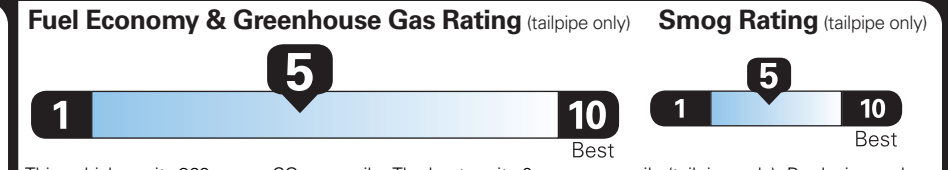

(MSRP)

NO CHARGE
NO CHARGE
NO CHARGE

PRICE INFORMATION

BASE PRICE	\$53,995.00
TOTAL OPTIONS/OTHER	
TOTAL VEHICLE & OPTIONS/OTHER	53,995.00
DESTINATION & DELIVERY	2,295.00

EPA DOT Fuel Economy and Environment

Gasoline Vehicle

Small SUVs range from 14 to 138 MPG. The best vehicle rates 146 MPGe.

You spend \$1,750 more in fuel costs over 5 years compared to the average new vehicle.

Annual fuel cost \$2,050

This vehicle emits 369 grams CO₂ per mile. The best emits 0 grams per mile (tailpipe only). Producing and distributing fuel also create emissions; learn more at fueleconomy.gov.