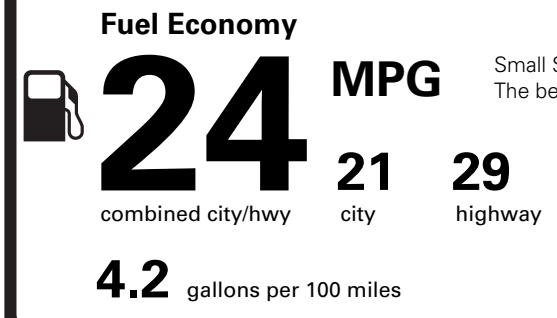

(MSRP)

NO CHARGE
NO CHARGE
NO CHARGE

PRICE INFORMATION

BASE PRICE	\$53,995.00
TOTAL OPTIONS/OTHER	
TOTAL VEHICLE & OPTIONS/OTHER	53,995.00
DESTINATION & DELIVERY	2,295.00

EPA DOT Fuel Economy and Environment

Gasoline Vehicle

Small SUVs range from 14 to 138 MPG. The best vehicle rates 146 MPGe.

You spend \$1,750 more in fuel costs over 5 years compared to the average new vehicle.

Annual fuel cost \$2,050

This vehicle emits 369 grams CO₂ per mile. The best emits 0 grams per mile (tailpipe only). Producing and distributing fuel also create emissions; learn more at fueleconomy.gov.