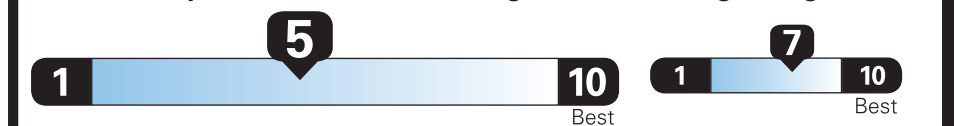

Fuel Economy & Greenhouse Gas Rating (tailpipe only) Smog Rating (tailpipe only)

This vehicle emits 371 grams CO₂ per mile. The best emits 0 grams per mile (tailpipe only). Producing and distributing fuel also create emissions; learn more at fuelconomy.gov.

Actual results will vary for many reasons, including driving conditions and how you drive and maintain your vehicle. The average new vehicle gets 28 MPG and costs $9,750 to fuel over 5 years. Cost estimates are based on 15,000 miles per year at $3.60 per gallon. MPGe is miles per gasoline gallon equivalent. Vehicle emissions are a significant cause of climate change and smog.

fuelconomy.gov

Calculate personalized estimates and compare vehicles

GOVERNMENT 5-STAR SAFETY RATINGS

Overall Vehicle Score Not Rated

Based on the combined ratings of frontal, side and rollover. Should ONLY be compared to other vehicles of similar size and weight.

Frontal Crash Driver Passenger Not Rated Not Rated

Based on the risk of injury in a frontal impact. Should ONLY be compared to other vehicles of similar size and weight.

Side Crash Front seat Rear seat Not Rated Not Rated

Based on the risk of injury in a side impact.

Rollover Not Rated

Based on the risk of rollover in a single-vehicle crash.

Star ratings range from 1 to 5 stars (★★★★★), with 5 being the highest.

Source: National Highway Traffic Safety Administration (NHTSA).

www.safercar.gov or 1-888-327-4236

5LMPJ8JA7RJ808198

WARNING: Operating, servicing and maintaining a passenger vehicle, pickup truck, van, or off-road vehicle can expose you to chemicals including engine exhaust, carbon monoxide, phthalates, and lead, which are known to the State of California to cause cancer and birth defects or other reproductive harm. To minimize exposure, avoid breathing exhaust, do not idle the engine except as necessary, service your vehicle in a well-ventilated area and wear gloves or wash your hands frequently when servicing your vehicle. For more information go to www.P65Warnings.ca.gov/passenger-vehicle.

THE LINCOLN WAY™ APP

Your Dashboard of Services & Features

1. Download the Lincoln Way app* and you can:
2. Remotely start, lock and unlock your vehicle
   - Locate your vehicle and check approximate fuel range
   - Receive vehicle health alerts

The Lincoln Connect™ modem is active and sending vehicle data (e.g., diagnostics) to Lincoln. See in-vehicle Settings for connectivity options.

*Compatible with select smartphone platforms. Lincoln Connect service required (see App Terms for more information). Connected service and related feature functionality is subject to compatible AT&T-network availability. Evolving technology/cellular networks may affect functionality and availability, or continued provision of some features, prohibiting them from functioning. Message and data rates may apply. See your local Lincoln website for our privacy policy.