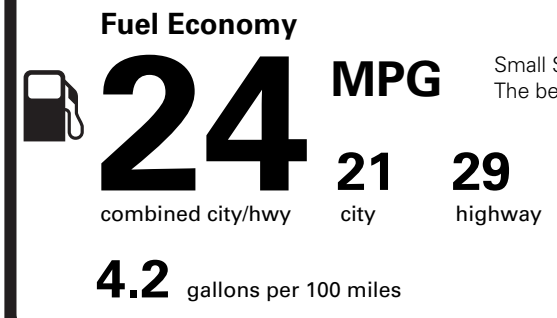

SAFETY/SECURITY

- ADVANCETRAC™ WITH RSC
- AIRBAGS-DUAL-STAGE FRONT
- AIRBAGS-SIDE IMPACT/SAFETY CANOPY SIDE AIR CURTAINS
- AUTO HIGH BEAMS
- PERIMETER ALARM
- PERSONAL SAFETY SYSTEM™
- PRE-COLLISION ASSIST W/AEB
- SOS POST-CRASH ALERT SYS™
- TIRE PRESSURE MONITOR SYS

WARRANTY

- 4YR/50K MILE WARRANTY
- 4YR/50K PICKUPDELIVERY SVC
- 6YR/70K MI POWERTRAIN WARR

INCLUDED ON THIS VEHICLE

1. **EQUIPMENT GROUP 101A**
   •CONN PKG: 4 YR INCL W/LNCN-AP

OPTIONAL EQUIPMENT/OTHER

1. 2026 MODEL YEAR
   WHITE PLATINUM MET 3C
   SMILE STATE DISCOUNT
   50 STATE EMISSIONS
   BLUECRUISE EQUIP:4YRS INCL
   FRONT LICENSE PLATE BRACKET

(MSRP)

750.00
- 500.00
NO CHARGE
NO CHARGE
NO CHARGE

PRICE INFORMATION

BASE PRICE	$53,995.00
TOTAL OPTIONS/OTHER	250.00
TOTAL VEHICLE & OPTIONS/OTHER	54,245.00
DESTINATION & DELIVERY	2,295.00

RESIDENCY RESTRICTIONS APPLY TO DISCOUNTS/SAVINGS - BASED ON CUSTOMER ZIP CODE. SEE DEALER FOR DETAILS.

TOTAL MSRP $56,540.00

Scan The QR Code to get more details about this vehicle

RAMP ONE	CA3T
RAMP TWO	CONVOY
ITEM #:	26-D922 O/T 2

This label is affixed pursuant to the Federal Automobile Information Disclosure Act. Gasoline, License, and Title Fees, State and Local taxes are not included. Dealer installed options or accessories are not included unless listed above.

TF233 N RD42X 630 000218 06 23 26

EPA DOT Fuel Economy and Environment

Gasoline Vehicle

Small SUVs range from 14 to 138 MPG. The best vehicle rates 146 MPGe.

You spend $1,750 more in fuel costs over 5 years compared to the average new vehicle.

Annual fuel cost $2,050