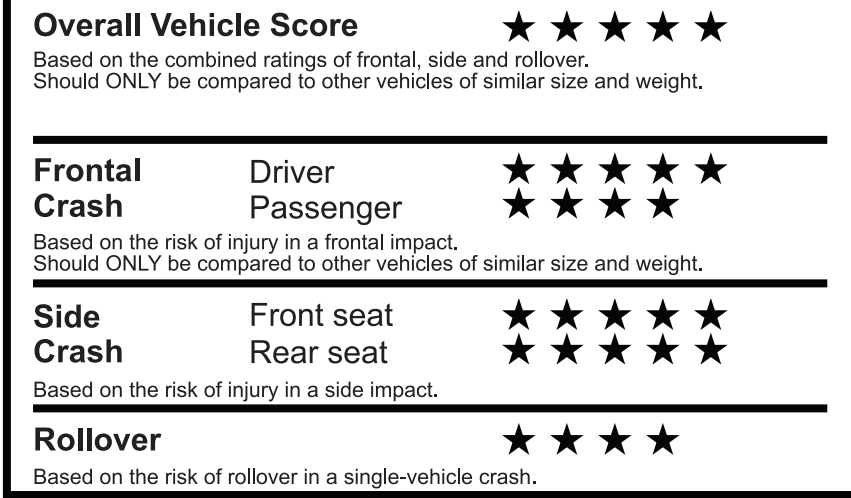

GOVERNMENT 5-STAR SAFETY RATINGS

Star ratings range from 1 to 5 stars (★★★★★), with 5 being the highest. Source: National Highway Traffic Safety Administration (NHTSA). www.safercar.gov or 1-888-327-4236

5LMPJ8JA6TJ065735

Download the Lincoln app
Connect your Lincoln with your phone*

1. **Available Remote Features**
2. Remote Start, Lock and Unlock
   - GPS Location
   - Phone As A Key
   - Vehicle Health Monitoring

1. **More From the App**
2. Schedule Vehicle Service
   - Set Preferred Dealer
   - Access Lincoln Automotive Financial Services & Lincoln Access Rewards™
   - Manage Over-The-Air Software Updates

Lincoln Protect®

Insist on Lincoln Protect! The only extended service plan fully backed by Lincoln and honored at every Lincoln dealership in the U.S., Canada and Mexico. See your Lincoln dealer or visit www.LincolnOwner.com

LINCOLN AUTOMOTIVE FINANCIAL SERVICES

Get approved online at www.lincolnaf.com

WARNING: Operating, servicing and maintaining a passenger vehicle, pickup truck, van, or off-road vehicle can expose you to chemicals including engine exhaust, carbon monoxide, phthalates, and lead, which are known to the State of California to cause cancer and birth defects or other reproductive harm. To minimize exposure, avoid breathing exhaust, do not idle the engine except as necessary, service your vehicle in a well-ventilated area and wear gloves or wash your hands frequently when servicing your vehicle. For more information go to www.P65Warnings.ca.gov/passenger-vehicle.