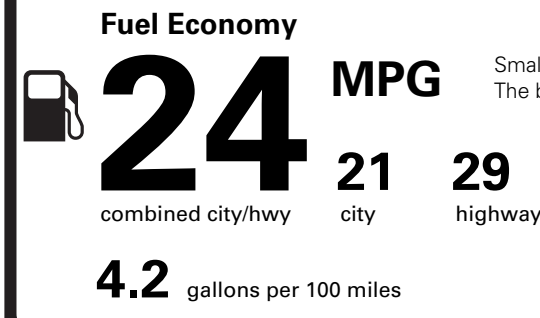

SAFETY/SECURITY

- ADVANCETRAC™ WITH RSC
- AIRBAGS-DUAL-STAGE FRONT
- AIRBAGS-SIDE IMPACT/SAFETY CANOPY SIDE AIR CURTAINS
- AUTO HIGH BEAMS
- PERIMETER ALARM
- PERSONAL SAFETY SYSTEM™
- PRE-COLLISION ASSIST W/AEB
- SOS POST-CRASH ALERT SYS™
- TIRE PRESSURE MONITOR SYS

WARRANTY

- 4YR/50K MILE WARRANTY
- 4YR/50K PICKUPDELIVERY SVC
- 6YR/70K MI POWERTRAIN WARR

INCLUDED ON THIS VEHICLE

EQUIPMENT GROUP 101A
•CONN PKG: 4 YR INCL W/LNCN-AP

OPTIONAL EQUIPMENT/OTHER

2026 MODEL YEAR
GRAY MATTER MET CC
SMILE STATE DISCOUNT
50 STATE EMISSIONS
BLUECRUISE EQUIP:4YRS INCL
FRONT LICENSE PLATE BRACKET

(MSRP)

750.00
- 500.00
NO CHARGE
NO CHARGE
NO CHARGE

PRICE INFORMATION

BASE PRICE	$53,995.00
TOTAL OPTIONS/OTHER	250.00
TOTAL VEHICLE & OPTIONS/OTHER	54,245.00
DESTINATION & DELIVERY	2,295.00

RESIDENCY RESTRICTIONS APPLY TO DISCOUNTS/SAVINGS - BASED ON CUSTOMER ZIP CODE. SEE DEALER FOR DETAILS.

TOTAL MSRP $56,540.00

Scan The QR Code to get more details about this vehicle

This label is affixed pursuant to the Federal Automobile Information Disclosure Act. Gasoline, License, and Title Fees, State and Local taxes are not included. Dealer installed options or accessories are not included unless listed above.

TF293 N RD82X 630 000151 06 29 26

EPA DOT Fuel Economy and Environment

Gasoline Vehicle

Small SUVs range from 14 to 138 MPG. The best vehicle rates 146 MPGe.

You spend $1,750 more in fuel costs over 5 years compared to the average new vehicle.

Annual fuel cost $2,050