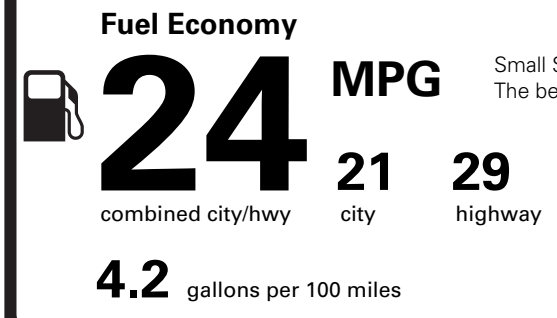

WARRANTY

- 4YR/50K MILE WARRANTY
- 4YR/50K PICKUPDELIVERY SVC
- 6YR/70K MI POWERTRAIN WARR

INCLUDED ON THIS VEHICLE

EQUIPMENT GROUP 102A

- AUTO AIR REFRESH
- DIGITAL SCENT
- HANDS-FREE PWR LIFTGATE
- PANO VISTA ROOF W/POWER SHADE
- REAR HTD SEATS W/SWITCH CNTRL
- REVEL AUDIO SYS W/14 SPEAKERS
- POWER CONVERTER-110V
- CONN PKG: 4 YR INCL W/LNCN-AP

(MSRP)

5,000.00

OPTIONAL EQUIPMENT/OTHER

- 2026 MODEL YEAR
- WHITE PLATINUM MET 3C
- P255/55R20 A/S TIRES
- 20" BRT MCH ALUM W/PNTD PCKTS
- 18" MINI SPARE WHEEL AND TIRE
- 50 STATE EMISSIONS
- BLUECRUISE EQUIP:4YRS INCL
- FRONT LICENSE PLATE BRACKET

750.00
1,000.00
450.00
NO CHARGE
NO CHARGE
NO CHARGE

DEALER INSTALLED OPTIONS

- Cargo Accessories & Mat Packag

515.00

PRICE INFORMATION

BASE PRICE $53,995.00
TOTAL OPTIONS/OTHER 7,715.00

(MSRP)

TOTAL VEHICLE & OPTIONS/OTHER DESTINATION & DELIVERY 61,710.00
2,295.00

TOTAL MSRP $64,005.00

Scan The QR Code to get more details about this vehicle

TF293 N RD82X 630 001905 06 29 26

RAMP ONE	CA8F	CONVOY
RAMP TWO	ITEM #: 12-2407 O/T 2	

This label is affixed pursuant to the Federal Automobile Information Disclosure Act. Gasoline, License, and Title Fees, State and Local taxes are not included. Dealer installed options or accessories are not included unless listed above.

EPA DOT Fuel Economy and Environment

Gasoline Vehicle

Small SUVs range from 14 to 138 MPG. The best vehicle rates 146 MPGe.

You spend $1,750 more in fuel costs over 5 years compared to the average new vehicle.

Annual fuel cost $2,050