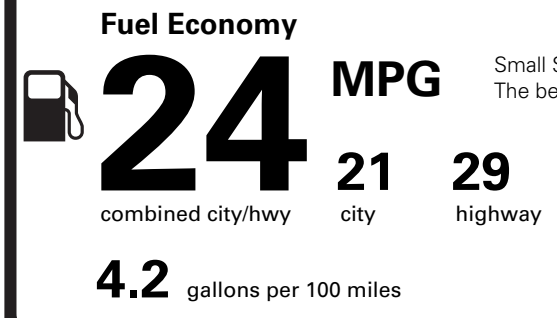

(MSRP)

5,000.00

OPTIONAL EQUIPMENT/OTHER

- P255/55R20 A/S TIRES
- 20" BRT MCH ALUM W/PNTD PCKTS
- 50 STATE EMISSIONS
- BLUECRUISE EQUIP:4YRS INCL
- FRONT LICENSE PLATE BRACKET

1,000.00
NO CHARGE
NO CHARGE
NO CHARGE

PRICE INFORMATION

BASE PRICE	\$53,995.00
TOTAL OPTIONS/OTHER	6,000.00
TOTAL VEHICLE & OPTIONS/OTHER	59,995.00
DESTINATION & DELIVERY	1,995.00

EPA DOT Fuel Economy and Environment

Gasoline Vehicle

You spend \$1,750 more in fuel costs over 5 years compared to the average new vehicle.