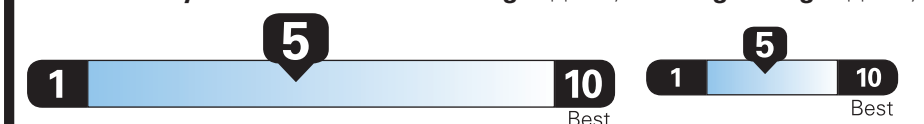

Fuel Economy & Greenhouse Gas Rating (tailpipe only) Smog Rating (tailpipe only)

This vehicle emits 369 grams CO₂ per mile. The best emits 0 grams per mile (tailpipe only). Producing and distributing fuel also create emissions; learn more at fueleconomy.gov.

Actual results will vary for many reasons, including driving conditions and how you drive and maintain your vehicle. The average new vehicle gets 29 MPG and costs $8,500 to fuel over 5 years. Cost estimates are based on 15,000 miles per year at $3.30 per gallon. MPGE is miles per gasoline gallon equivalent. Vehicle emissions are a significant cause of climate change and smog.

fueleconomy.gov

Calculate personalized estimates and compare vehicles

Smartphone QR Code™

GOVERNMENT 5-STAR SAFETY RATINGS

Overall Vehicle Score ★★★★★

Based on the combined ratings of frontal, side and rollover. Should ONLY be compared to other vehicles of similar size and weight.

Frontal Crash	Driver Passenger	★★★★★

Based on the risk of injury in a frontal impact. Should ONLY be compared to other vehicles of similar size and weight.

Side Crash	Front seat Rear seat	★★★★★

Based on the risk of injury in a side impact.

Rollover	★★★★★

Based on the risk of rollover in a single-vehicle crash.

Star ratings range from 1 to 5 stars (★★★★★), with 5 being the highest.

Source: National Highway Traffic Safety Administration (NHTSA).

www.safercar.gov or 1-888-327-4236

Download the Lincoln app

Connect your Lincoln with your phone*

Available Remote Features

- Remote Start, Lock and Unlock
- GPS Location
- Phone As A Key
- Vehicle Health Monitoring

More From the App

- Schedule Vehicle Service
- Set Preferred Dealer
- Access Lincoln Automotive Financial Services & Lincoln Access Rewards™
- Manage Over-The-Air Software Updates

Lincoln Protect®

Insist on Lincoln Protect! The only extended service plan fully backed by Lincoln and honored at every Lincoln dealership in the U.S., Canada and Mexico. See your Lincoln dealer or visit www.LincolnOwner.com

LINCOLN AUTOMOTIVE FINANCIAL SERVICES

Get approved online at www.lincolnaf.com

WARNING: Operating, servicing and maintaining a passenger vehicle, pickup truck, van, or off-road vehicle can expose you to chemicals including engine exhaust, carbon monoxide, phthalates, and lead, which are known to the State of California to cause cancer and birth defects or other reproductive harm. To minimize exposure, avoid breathing exhaust, do not idle the engine except as necessary, service your vehicle in a well-ventilated area and wear gloves or wash your hands frequently when servicing your vehicle. For more information go to www.P65Warnings.ca.gov/passenger-vehicle.

RAMP ONE	CA37
RAMP TWO	CONVOY
ITEM #:	63-2043 O/T 2

TOTAL MSRP $56,690.00

Scan The QR Code to get more details about this vehicle

This label is affixed pursuant to the Federal Automobile Information Disclosure Act. Gasoline, License, and Title Fees, State and Local taxes are not included. Dealer installed options or accessories are not included unless listed above.