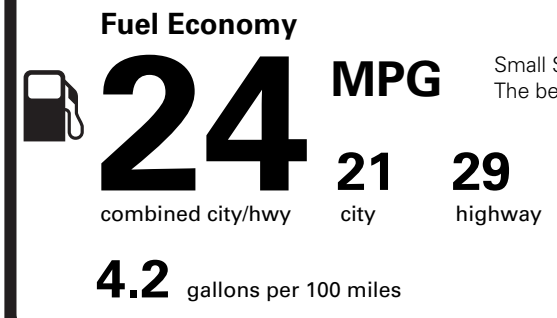

INCLUDED ON THIS VEHICLE

(MSRP)

- EQUIPMENT GROUP 101A**
- CONN PKG: 4 YR INCL W/LNCN-AP
- OPTIONAL EQUIPMENT/OTHER**
- 2026 MODEL YEAR
 - WHISPER BLUE MET CC
 - 50 STATE EMISSIONS
 - BLUECRUISE EQUIP:4YRS INCL
 - FRONT LICENSE PLATE BRACKET

750.00
NO CHARGE
NO CHARGE
NO CHARGE

PRICE INFORMATION

BASE PRICE	\$53,995.00
TOTAL OPTIONS/OTHER	750.00
TOTAL VEHICLE & OPTIONS/OTHER	54,745.00
DESTINATION & DELIVERY	1,995.00

EPA DOT Fuel Economy and Environment

Gasoline Vehicle

You spend \$1,750 more in fuel costs over 5 years compared to the average new vehicle.

Annual fuel cost \$2,050

Actual results will vary for many reasons, including driving conditions and how you drive and maintain your vehicle. The average new vehicle gets 29 MPG and costs \$8,500 to fuel over 5 years. Cost estimates are based on 15,000 miles per year at \$3.30 per gallon. MPGe is miles per gasoline gallon equivalent. Vehicle emissions are a significant cause of climate change and smog.