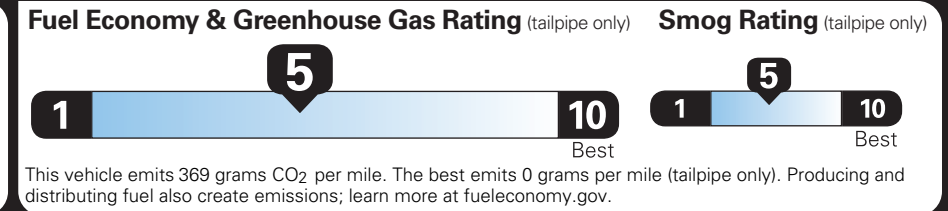

INCLUDED ON THIS VEHICLE

(MSRP)

- EQUIPMENT GROUP 101A**
- CONN PKG: 4 YR INCL W/LNCN-AP
- OPTIONAL EQUIPMENT/OTHER**
- 2026 MODEL YEAR
 - WHISPER BLUE MET CC
 - 50 STATE EMISSIONS
 - BLUECRUISE EQUIP:4YRS INCL
 - FRONT LICENSE PLATE BRACKET

750.00
NO CHARGE
NO CHARGE
NO CHARGE

PRICE INFORMATION

BASE PRICE	\$53,995.00
TOTAL OPTIONS/OTHER	750.00
TOTAL VEHICLE & OPTIONS/OTHER	54,745.00
DESTINATION & DELIVERY	1,995.00

EPA DOT Fuel Economy and Environment

Gasoline Vehicle

You spend \$1,750 more in fuel costs over 5 years compared to the average new vehicle.

Annual fuel cost \$2,050

Actual results will vary for many reasons, including driving conditions and how you drive and maintain your vehicle. The average new vehicle gets 29 MPG and costs \$8,500 to fuel over 5 years. Cost estimates are based on 15,000 miles per year at \$3.30 per gallon. MPGe is miles per gasoline gallon equivalent. Vehicle emissions are a significant cause of climate change and smog.