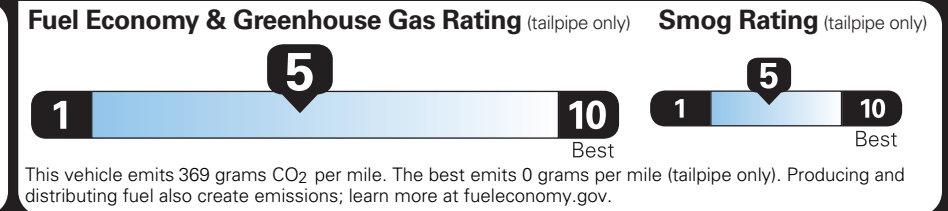

(MSRP)

5,000.00

OPTIONAL EQUIPMENT/OTHER

- 2026 MODEL YEAR
- WHITE PLATINUM MET 3C
- 18" MINI SPARE WHEEL AND TIRE
- 50 STATE EMISSIONS
- BLUECRUISE EQUIP:4YRS INCL
- FRONT LICENSE PLATE BRACKET

750.00
450.00
NO CHARGE
NO CHARGE
NO CHARGE

EPA DOT Fuel Economy and Environment

Gasoline Vehicle

You spend \$1,750 more in fuel costs over 5 years compared to the average new vehicle.

Annual fuel cost \$2,050

Actual results will vary for many reasons, including driving conditions and how you drive and maintain your vehicle. The average new vehicle gets 29 MPG and costs \$8,500 to fuel over 5 years. Cost estimates are based on 15,000 miles per year at \$3.30 per gallon. MPGe is miles per gasoline gallon equivalent. Vehicle emissions are a significant cause of climate change and smog.