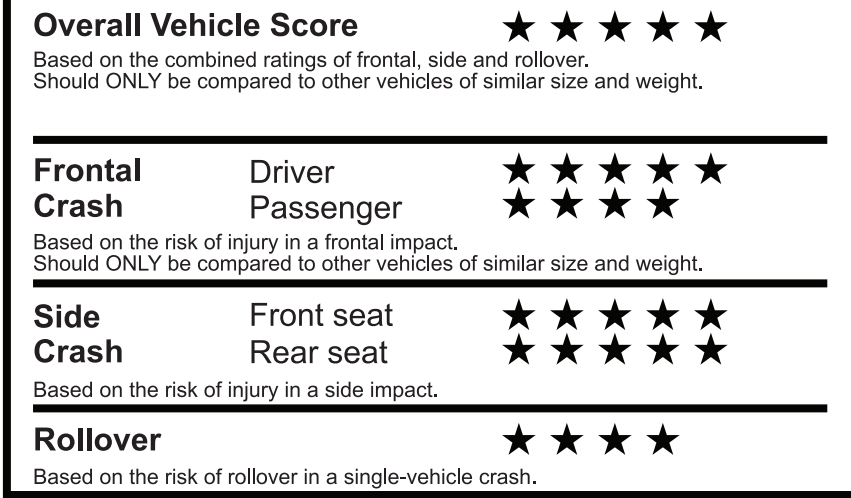

GOVERNMENT 5-STAR SAFETY RATINGS

Star ratings range from 1 to 5 stars (★★★★★), with 5 being the highest. Source: National Highway Traffic Safety Administration (NHTSA). www.safercar.gov or 1-888-327-4236

Download the Lincoln app
Connect your Lincoln with your phone*

Available Remote Features

- Remote Start, Lock and Unlock
- GPS Location
- Phone As A Key
- Vehicle Health Monitoring

More From the App

- Schedule Vehicle Service
- Set Preferred Dealer
- Access Lincoln Automotive Financial Services & Lincoln Access Rewards™
- Manage Over-The-Air Software Updates

THE LINCOLN APP, FORMERLY KNOWN AS LINCOLN WAY™ APP, IS COMPATIBLE WITH SELECT SMARTPHONE PLATFORMS. IS AVAILABLE VIA A DOWNLOAD. MESSAGE AND DATA RATES MAY APPLY. TERMS AND CONDITIONS APPLY. VISIT LINCOLN.COM FOR OUR PRIVACY NOTICE.

*Disclaimer: Remote features may vary by model. An activated vehicle modem, and the Lincoln app are required for remote features. Evolving technology/cellular networks/vehicle capability may limit or prevent functionality. The modem is active and sending vehicle data (e.g., diagnostics) to Lincoln. See in-vehicle Settings for connectivity options. Terms and conditions apply. Visit Lincoln.com for our privacy notice.

Lincoln Protect®

Insist on Lincoln Protect! The only extended service plan fully backed by Lincoln and honored at every Lincoln dealership in the U.S., Canada and Mexico. See your Lincoln dealer or visit www.LincolnOwner.com

LINCOLN AUTOMOTIVE FINANCIAL SERVICES

Get approved online at www.lincolnaf.com

WARNING: Operating, servicing and maintaining a passenger vehicle, pickup truck, van, or off-road vehicle can expose you to chemicals including engine exhaust, carbon monoxide, phthalates, and lead, which are known to the State of California to cause cancer and birth defects or other reproductive harm. To minimize exposure, avoid breathing exhaust, do not idle the engine except as necessary, service your vehicle in a well-ventilated area and wear gloves or wash your hands frequently when servicing your vehicle. For more information go to www.P65Warnings.ca.gov/passenger-vehicle.