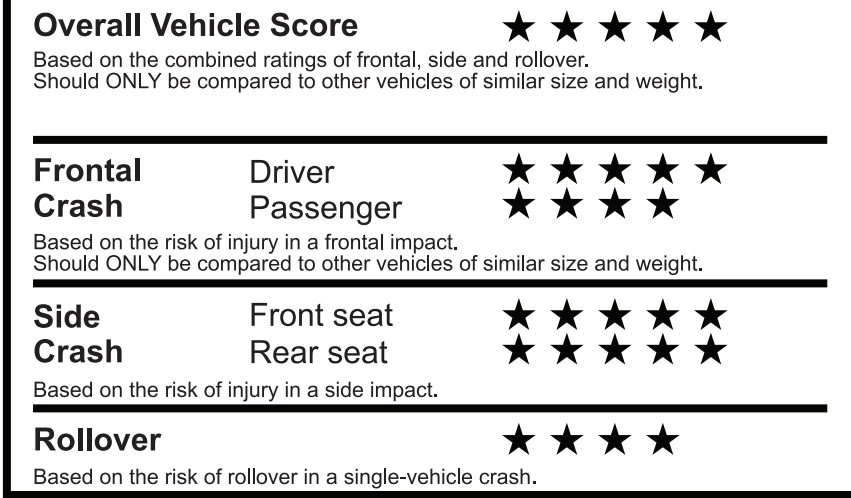

PRICE INFORMATION

BASE PRICE	\$53,995.00
TOTAL OPTIONS/OTHER	1,150.00
TOTAL VEHICLE & OPTIONS/OTHER	55,145.00
DESTINATION & DELIVERY	2,295.00

EPA DOT Fuel Economy and Environment

Gasoline Vehicle

You spend \$1,750 more in fuel costs over 5 years compared to the average new vehicle.

fueleconomy.gov

Calculate personalized estimates and compare vehicles

GOVERNMENT 5-STAR SAFETY RATINGS

Star ratings range from 1 to 5 stars (★★★★★), with 5 being the highest. Source: National Highway Traffic Safety Administration (NHTSA). www.safercar.gov or 1-888-327-4236