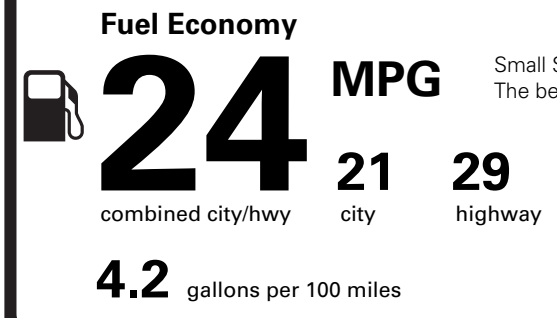

INCLUDED ON THIS VEHICLE

(MSRP)

EQUIPMENT GROUP 101A
•CONN PKG: 4 YR INCL W/LNCN-AP

OPTIONAL EQUIPMENT/OTHER

2026 MODEL YEAR
WHISPER BLUE MET CC 750.00
50 STATE EMISSIONS NO CHARGE
BLUECRUISE EQUIP:4YRS INCL NO CHARGE
SIRIUSXM W/360L (4YR PLAN) 400.00
FRONT LICENSE PLATE BRACKET NO CHARGE

PRICE INFORMATION

BASE PRICE	\$53,995.00
TOTAL OPTIONS/OTHER	1,150.00
TOTAL VEHICLE & OPTIONS/OTHER	55,145.00
DESTINATION & DELIVERY	2,295.00

EPA DOT Fuel Economy and Environment

Gasoline Vehicle

You spend \$1,750 more in fuel costs over 5 years compared to the average new vehicle.

Annual fuel cost \$2,050

Actual results will vary for many reasons, including driving conditions and how you drive and maintain your vehicle. The average new vehicle gets 29 MPG and costs \$8,500 to fuel over 5 years. Cost estimates are based on 15,000 miles per year at \$3.30 per gallon. MPGE is miles per gasoline gallon equivalent. Vehicle emissions are a significant cause of climate change and smog.