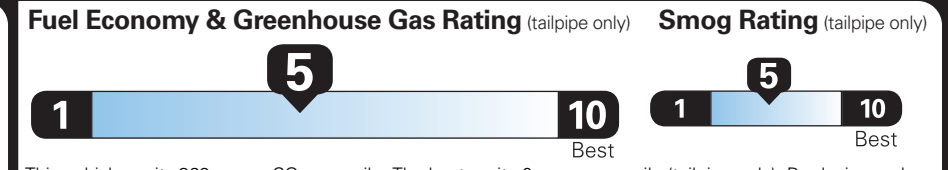

You spend $1,750 more in fuel costs over 5 years compared to the average new vehicle.

Annual fuel cost $2,050

Actual results will vary for many reasons, including driving conditions and how you drive and maintain your vehicle. The average new vehicle gets 29 MPG and costs $8,500 to fuel over 5 years. Cost estimates are based on 15,000 miles per year at $3.30 per gallon. MPGE is miles per gasoline gallon equivalent. Vehicle emissions are a significant cause of climate change and smog.

fueleconomy.gov

Calculate personalized estimates and compare vehicles