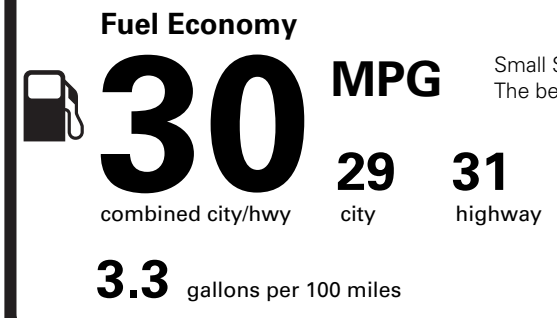

(MSRP)

5,000.00

OPTIONAL EQUIPMENT/OTHER

- 2026 MODEL YEAR
- WHISPER BLUE MET CC 750.00
- 2.0L GTDI FHEV 3,000.00
- P255/55R20 A/S TIRES
- 20" BRT MCH ALUM W/PNTD PCKTS 1,000.00
- 50 STATE EMISSIONS NO CHARGE
- BLUECRUISE EQUIP:4YRS INCL NO CHARGE
- FRONT LICENSE PLATE BRACKET NO CHARGE

PRICE INFORMATION

BASE PRICE	\$53,995.00
TOTAL OPTIONS/OTHER	9,750.00
TOTAL VEHICLE & OPTIONS/OTHER	63,745.00
DESTINATION & DELIVERY	1,995.00

(MSRP)

EPA DOT Fuel Economy and Environment

Gasoline Vehicle

Small SUVs range from 14 to 138 MPG. The best vehicle rates 146 MPGe.