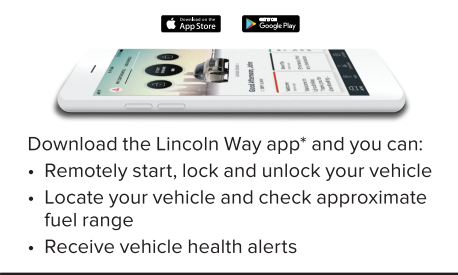

fueleconomy.gov

Calculate personalized estimates and compare vehicles

GOVERNMENT 5-STAR SAFETY RATINGS

Star ratings range from 1 to 5 stars (★★★★★), with 5 being the highest. Source: National Highway Traffic Safety Administration (NHTSA). www.safercar.gov or 1-888-327-4236

THE LINCOLN WAY™ APP
Your Dashboard of Services & Features

The Lincoln Connect™ modem is active and sending vehicle data (e.g., diagnostics) to Lincoln. See in-vehicle Settings for connectivity options.