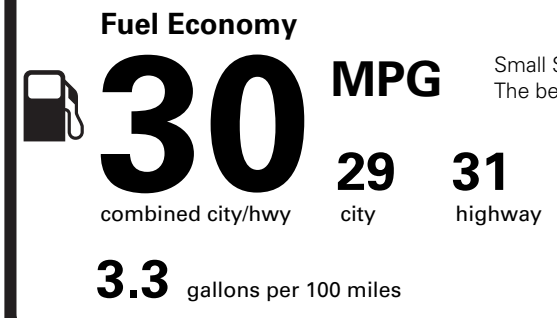

(MSRP)

5,000.00

OPTIONAL EQUIPMENT/OTHER

- 2026 MODEL YEAR
- WHISPER BLUE MET CC
- 2.0L GTDI FHEV
- 18" MINI SPARE WHEEL AND TIRE
- 50 STATE EMISSIONS
- BLUECRUISE EQUIP:4YRS INCL
- FRONT LICENSE PLATE BRACKET

750.00
3,000.00
450.00
NO CHARGE
NO CHARGE
NO CHARGE

PRICE INFORMATION

BASE PRICE	\$53,995.00
TOTAL OPTIONS/OTHER	9,200.00
TOTAL VEHICLE & OPTIONS/OTHER	63,195.00
DESTINATION & DELIVERY	2,295.00

EPA DOT Fuel Economy and Environment

Gasoline Vehicle

Small SUVs range from 14 to 138 MPG. The best vehicle rates 146 MPG.

You save \$250
in fuel costs over 5 years compared to the average new vehicle.

Annual fuel cost \$1,650

This vehicle emits 297 grams CO₂ per mile. The best emits 0 grams per mile (tailpipe only). Producing and distributing fuel also create emissions; learn more at fueleconomy.gov.