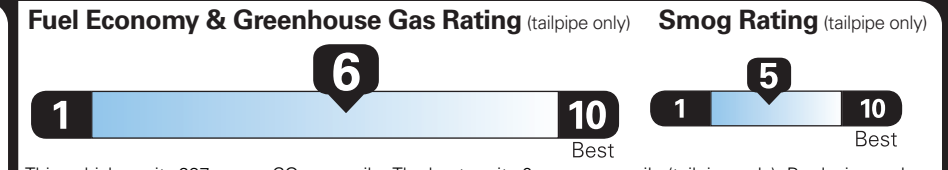

(MSRP)

5,000.00

OPTIONAL EQUIPMENT/OTHER

- 2026 MODEL YEAR
- WHISPER BLUE MET CC
- 2.0L GTDI FHEV
- 18" MINI SPARE WHEEL AND TIRE
- 50 STATE EMISSIONS
- BLUECRUISE EQUIP:4YRS INCL
- FRONT LICENSE PLATE BRACKET

750.00
3,000.00
450.00
NO CHARGE
NO CHARGE
NO CHARGE

PRICE INFORMATION

BASE PRICE	\$53,995.00
TOTAL OPTIONS/OTHER	9,200.00
TOTAL VEHICLE & OPTIONS/OTHER	63,195.00
DESTINATION & DELIVERY	2,295.00

EPA DOT Fuel Economy and Environment

Gasoline Vehicle

Small SUVs range from 14 to 138 MPG. The best vehicle rates 146 MPG.

You save \$250
in fuel costs over 5 years compared to the average new vehicle.

Annual fuel cost \$1,650

This vehicle emits 297 grams CO₂ per mile. The best emits 0 grams per mile (tailpipe only). Producing and distributing fuel also create emissions; learn more at fueleconomy.gov.