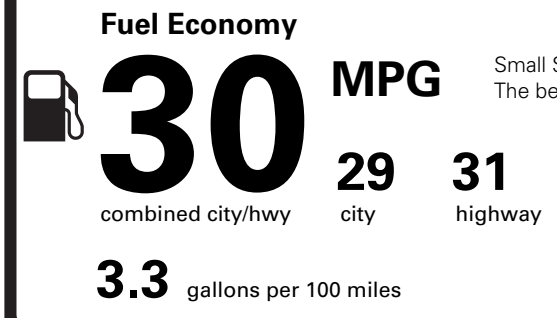

SAFETY/SECURITY

- ADVANCETRAC™ WITH RSC
- AIRBAGS-DUAL-STAGE FRONT
- AIRBAGS-SIDE IMPACT/SAFETY CANOPY SIDE AIR CURTAINS
- AUTO HIGH BEAMS
- PERIMETER ALARM
- PERSONAL SAFETY SYSTEM™
- PRE-COLLISION ASSIST W/AEB
- SOS POST-CRASH ALERT SYS™
- TIRE PRESSURE MONITOR SYS

WARRANTY

- 4YR/50K MILE WARRANTY
- 4YR/50K PICKUPDELIVERY SVC
- 6YR/70K MI POWERTRAIN WARR

INCLUDED ON THIS VEHICLE

1. **EQUIPMENT GROUP 102A**
   •AUTO AIR REFRESH
   •DIGITAL SCENT
   •HANDS-FREE PWR LIFTGATE
   •PANO VISTA ROOF W/POWER SHADE
   •REAR HTD SEATS W/SWITCH CNTRL
   •REVEL AUDIO SYS W/14 SPEAKERS
   •POWER CONVERTER-110V
   •CONN PKG: 4 YR INCL W/LNCN-AP

(MSRP)

5,000.00

OPTIONAL EQUIPMENT/OTHER

1. 2026 MODEL YEAR
   WHITE PLATINUM MET 3C
   2.0L GTDI FHEV
   18" MINI SPARE WHEEL AND TIRE
   50 STATE EMISSIONS
   BLUECRUISE EQUIP:4YRS INCL
   FRONT LICENSE PLATE BRACKET

750.00
3,000.00
450.00
NO CHARGE
NO CHARGE
NO CHARGE

PRICE INFORMATION

BASE PRICE	$53,995.00
TOTAL OPTIONS/OTHER	9,200.00
TOTAL VEHICLE & OPTIONS/OTHER	63,195.00
DESTINATION & DELIVERY	1,995.00

EPA DOT Fuel Economy and Environment

Gasoline Vehicle

Small SUVs range from 14 to 138 MPG. The best vehicle rates 146 MPGe.

You save $250
in fuel costs over 5 years compared to the average new vehicle.

Annual fuel cost $1,650