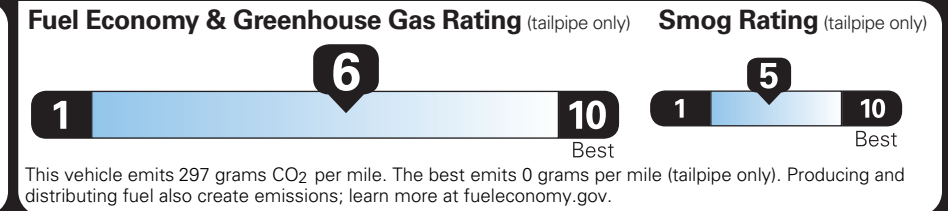

Actual results will vary for many reasons, including driving conditions and how you drive and maintain your vehicle. The average new vehicle gets 29 MPG and costs $8,500 to fuel over 5 years. Cost estimates are based on 15,000 miles per year at $3.30 per gallon. MPGe is miles per gasoline gallon equivalent. Vehicle emissions are a significant cause of climate change and smog.

fueleconomy.gov
Calculate personalized estimates and compare vehicles