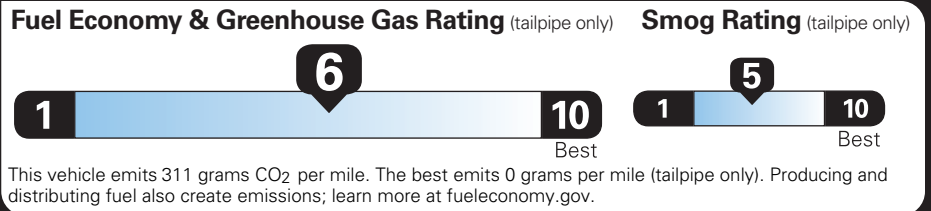

EPA DOT Fuel Economy and Environment

Gasoline Vehicle

Small SUVs range from 14 to 125 MPG. The best vehicle rates 146 MPGe.

You save \$250
in fuel costs over 5 years compared to the average new vehicle.

Annual fuel cost \$1,650