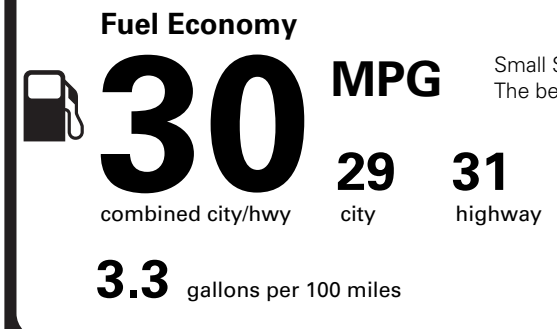

EPA DOT Fuel Economy and Environment

Gasoline Vehicle

Small SUVs range from 14 to 125 MPG. The best vehicle rates 146 MPGe.

You save \$250
in fuel costs over 5 years compared to the average new vehicle.

Annual fuel cost \$1,650

Actual results will vary for many reasons, including driving conditions and how you drive and maintain your vehicle. The average new vehicle gets 29 MPG and costs \$8,500 to fuel over 5 years. Cost estimates are based on 15,000 miles per year at \$3.30 per gallon. MPGe is miles per gasoline gallon equivalent. Vehicle emissions are a significant cause of climate change and smog.