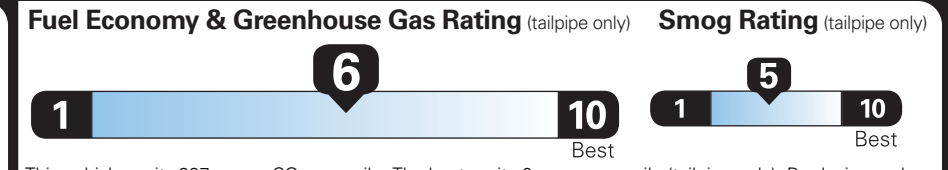

WARRANTY

- 4YR/50K MILE WARRANTY
- 4YR/50K PICKUPDELIVERY SVC
- 6YR/70K MI POWERTRAIN WARR

INCLUDED ON THIS VEHICLE

- EQUIPMENT GROUP 101A**
•CONN PKG: 4 YR INCL W/LNCN-AP

OPTIONAL EQUIPMENT/OTHER

2026 MODEL YEAR	
WHISPER BLUE MET CC	750.00
2.0L GTDI FHEV	3,000.00
18" MINI SPARE WHEEL AND TIRE	450.00
50 STATE EMISSIONS	NO CHARGE
BLUECRUISE EQUIP:4YRS INCL	NO CHARGE
FRONT LICENSE PLATE BRACKET	NO CHARGE

(MSRP)

PRICE INFORMATION

BASE PRICE	\$53,995.00
TOTAL OPTIONS/OTHER	4,200.00
TOTAL VEHICLE & OPTIONS/OTHER	58,195.00
DESTINATION & DELIVERY	1,995.00

(MSRP)

EPA DOT Fuel Economy and Environment

Gasoline Vehicle

Small SUVs range from 14 to 138 MPG. The best vehicle rates 146 MPGe.

You save \$250
in fuel costs over 5 years compared to the average new vehicle.

Annual fuel cost \$1,650

This vehicle emits 297 grams CO₂ per mile. The best emits 0 grams per mile (tailpipe only). Producing and distributing fuel also create emissions; learn more at fueleconomy.gov.