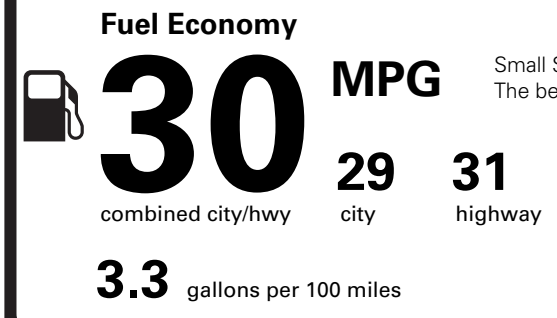

750.00
3,000.00
450.00
NO CHARGE
NO CHARGE
NO CHARGE

PRICE INFORMATION

BASE PRICE	\$53,995.00
TOTAL OPTIONS/OTHER	9,200.00
TOTAL VEHICLE & OPTIONS/OTHER	63,195.00
DESTINATION & DELIVERY	2,295.00

(MSRP)

EPA DOT Fuel Economy and Environment

Gasoline Vehicle

Small SUVs range from 14 to 138 MPG. The best vehicle rates 146 MPGe.

You save \$250
in fuel costs over 5 years compared to the average new vehicle.

Annual fuel cost \$1,650

Actual results will vary for many reasons, including driving conditions and how you drive and maintain your vehicle. The average new vehicle gets 29 MPG and costs \$8,500 to fuel over 5 years. Cost estimates are based on 15,000 miles per year at \$3.30 per gallon. MPGe is miles per gasoline gallon equivalent. Vehicle emissions are a significant cause of climate change and smog.