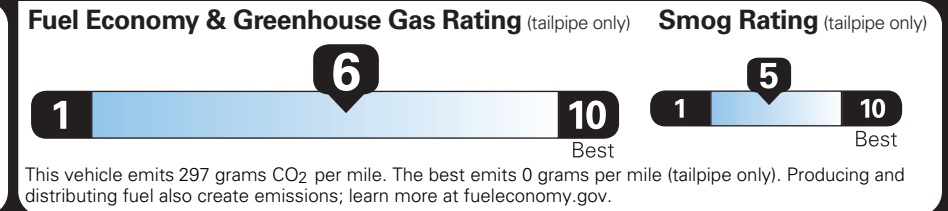

(MSRP)

5,000.00

OPTIONAL EQUIPMENT/OTHER

- 2026 MODEL YEAR
- WHITE PLATINUM MET 3C
- 2.0L GTDI FHEV
- 18" MINI SPARE WHEEL AND TIRE
- 50 STATE EMISSIONS
- BLUECRUISE EQUIP:4YRS INCL
- FRONT LICENSE PLATE BRACKET

750.00
3,000.00
450.00
NO CHARGE
NO CHARGE
NO CHARGE

PRICE INFORMATION

BASE PRICE	\$53,995.00
TOTAL OPTIONS/OTHER	9,200.00
TOTAL VEHICLE & OPTIONS/OTHER	63,195.00
DESTINATION & DELIVERY	2,295.00

(MSRP)

EPA DOT Fuel Economy and Environment

Gasoline Vehicle

Small SUVs range from 14 to 138 MPG. The best vehicle rates 146 MPGe.

You save \$250
in fuel costs over 5 years compared to the average new vehicle.

Annual fuel cost \$1,650

Actual results will vary for many reasons, including driving conditions and how you drive and maintain your vehicle. The average new vehicle gets 29 MPG and costs \$8,500 to fuel over 5 years. Cost estimates are based on 15,000 miles per year at \$3.30 per gallon. MPGe is miles per gasoline gallon equivalent. Vehicle emissions are a significant cause of climate change and smog.