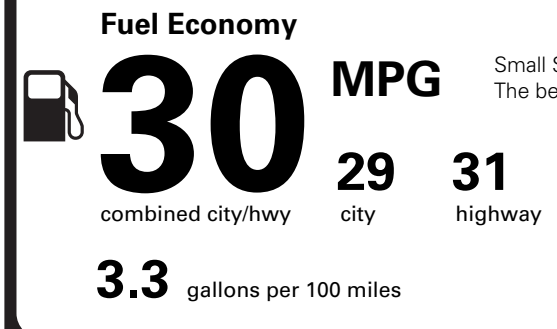

(MSRP)

EPA DOT Fuel Economy and Environment

Gasoline Vehicle

Small SUVs range from 14 to 125 MPG. The best vehicle rates 146 MPGe.

You save \$250
in fuel costs over 5 years compared to the average new vehicle.