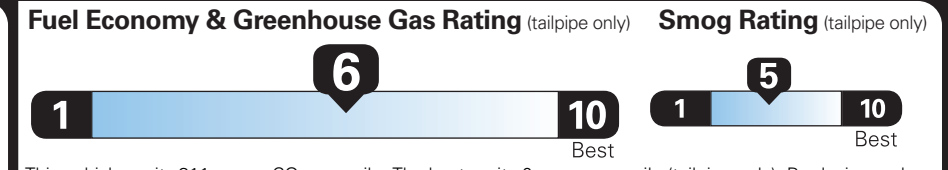

WARRANTY

- 4YR/50K MILE WARRANTY
- 4YR/50K PICKUPDELIVERY SVC
- 6YR/70K MI POWERTRAIN WARR

INCLUDED ON THIS VEHICLE

- EQUIPMENT GROUP 101A**
•CONN PKG: 4 YR INCL W/LW-APP

OPTIONAL EQUIPMENT/OTHER

2026 MODEL YEAR	
WHITE PLATINUM MET 3C	750.00
2.0L GTDI FHEV	3,000.00
P255/55R20 A/S TIRES	
20" BRT MCH ALUM W/PNTD PCKTS	1,000.00
50 STATE EMISSIONS	NO CHARGE
BLUECRUISE EQUIP:4YRS INCL	NO CHARGE
FRONT LICENSE PLATE BRACKET	NO CHARGE

PRICE INFORMATION

BASE PRICE	\$53,995.00
TOTAL OPTIONS/OTHER	4,750.00
TOTAL VEHICLE & OPTIONS/OTHER	58,745.00
DESTINATION & DELIVERY	1,995.00

EPA DOT Fuel Economy and Environment

Gasoline Vehicle

Small SUVs range from 14 to 125 MPG. The best vehicle rates 146 MPGe.

You save \$250
in fuel costs over 5 years compared to the average new vehicle.

Annual fuel cost \$1,650

This vehicle emits 311 grams CO₂ per mile. The best emits 0 grams per mile (tailpipe only). Producing and distributing fuel also create emissions; learn more at fueleconomy.gov.