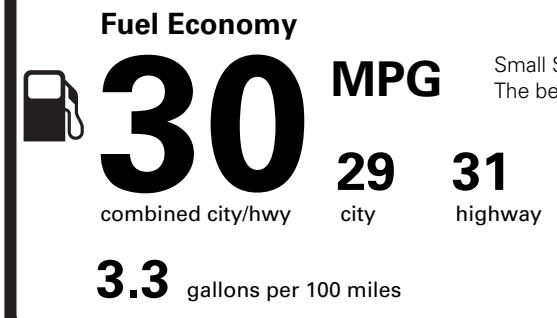

WARRANTY

- 4YR/50K MILE WARRANTY
- 4YR/50K PICKUPDELIVERY SVC
- 6YR/70K MI POWERTRAIN WARR

INCLUDED ON THIS VEHICLE

- EQUIPMENT GROUP 101A**
•CONN PKG: 4 YR INCL W/LW-APP

OPTIONAL EQUIPMENT/OTHER

2026 MODEL YEAR	
WHITE PLATINUM MET 3C	750.00
2.0L GTDI FHEV	3,000.00
P255/55R20 A/S TIRES	
20" BRT MCH ALUM W/PNTD PCKTS	1,000.00
50 STATE EMISSIONS	NO CHARGE
BLUECRUISE EQUIP:4YRS INCL	NO CHARGE
FRONT LICENSE PLATE BRACKET	NO CHARGE

PRICE INFORMATION

BASE PRICE	\$53,995.00
TOTAL OPTIONS/OTHER	4,750.00
TOTAL VEHICLE & OPTIONS/OTHER	58,745.00
DESTINATION & DELIVERY	1,995.00

EPA DOT Fuel Economy and Environment

Gasoline Vehicle

Small SUVs range from 14 to 125 MPG. The best vehicle rates 146 MPGe.

You save \$250
in fuel costs over 5 years compared to the average new vehicle.

Annual fuel cost \$1,650

This vehicle emits 311 grams CO₂ per mile. The best emits 0 grams per mile (tailpipe only). Producing and distributing fuel also create emissions; learn more at fueleconomy.gov.