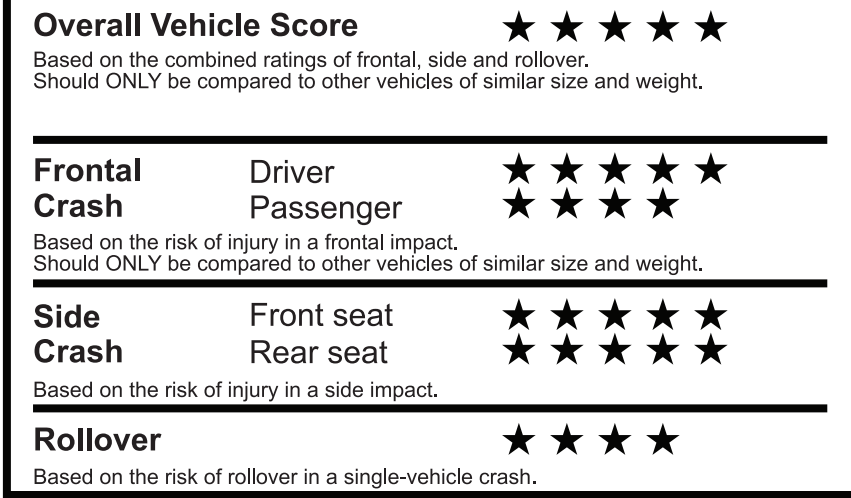

GOVERNMENT 5-STAR SAFETY RATINGS

Star ratings range from 1 to 5 stars (★★★★★), with 5 being the highest. Source: National Highway Traffic Safety Administration (NHTSA). www.safercar.gov or 1-888-327-4236

THE LINCOLN WAY™ APP
Your Dashboard of Services & Features

1. Download the Lincoln Way app* and you can:
2. Remotely start, lock and unlock your vehicle
   - Locate your vehicle and check approximate fuel range
   - Receive vehicle health alerts

The Lincoln Connect™ modem is active and sending vehicle data (e.g., diagnostics) to Lincoln. See in-vehicle Settings for connectivity options.

*Compatible with select smartphone platforms. Lincoln Connect service required (see App Terms for more information). Connected service and related feature functionality is subject to compatible AT&T-network availability. Evolving technology/cellular networks may affect functionality and availability, or continued provision of some features, prohibiting them from functioning. Message and data rates may apply. See your local Lincoln website for our privacy policy.

Insist on Lincoln Protect! The only extended service plan fully backed by Lincoln and honored at every Lincoln dealership in the U.S., Canada and Mexico. See your Lincoln dealer or visit www.LincolnOwner.com

WARNING: Operating, servicing and maintaining a passenger vehicle, pickup truck, van, or off-road vehicle can expose you to chemicals including engine exhaust, carbon monoxide, phthalates, and lead, which are known to the State of California to cause cancer and birth defects or other reproductive harm. To minimize exposure, avoid breathing exhaust, do not idle the engine except as necessary, service your vehicle in a well-ventilated area and wear gloves or wash your hands frequently when servicing your vehicle. For more information go to www.P65Warnings.ca.gov/passenger-vehicle.

LINCOLN AUTOMOTIVE FINANCIAL SERVICES
Get approved online at www.lincolnaf.com

RAMP ONE	CD4C	CONVOY	TOTAL MSRP $60,740.00
RAMP TWO	ITEM #: 28-S89P O/T 2		
This label is affixed pursuant to the Federal Automobile Information Disclosure Act. Gasoline, License, and Title Fees, State and Local taxes are not included. Dealer installed options or accessories are not included unless listed above.			Scan The QR Code to get more details about this vehicle SJ303 N RD32X 620 003218 09 30 25