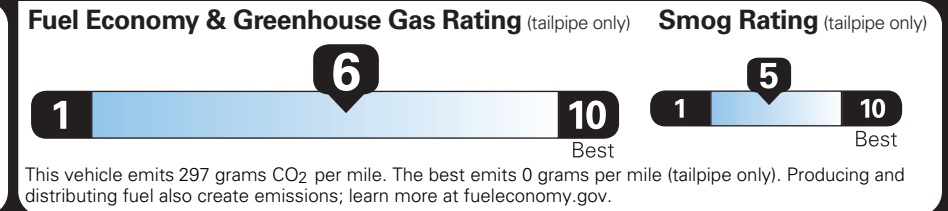

(MSRP)

5,000.00

OPTIONAL EQUIPMENT/OTHER

- 2026 MODEL YEAR
- WHITE PLATINUM MET 3C
- 2.0L GTDI FHEV
- P255/55R20 A/S TIRES
- 20" BRT MCH ALUM W/PNTD PCKTS
- 50 STATE EMISSIONS
- BLUECRUISE EQUIP:4YRS INCL
- FRONT LICENSE PLATE BRACKET

750.00
3,000.00
1,000.00
NO CHARGE
NO CHARGE
NO CHARGE

PRICE INFORMATION

BASE PRICE	553,995.00
TOTAL OPTIONS/OTHER	9,750.00
TOTAL VEHICLE & OPTIONS/OTHER	63,745.00
DESTINATION & DELIVERY	1,995.00

(MSRP)

EPA DOT Fuel Economy and Environment

Gasoline Vehicle

Small SUVs range from 14 to 138 MPG. The best vehicle rates 146 MPGe.

You save \$250
in fuel costs over 5 years compared to the average new vehicle.

Annual fuel cost \$1,650

Actual results will vary for many reasons, including driving conditions and how you drive and maintain your vehicle. The average new vehicle gets 29 MPG and costs \$8,500 to fuel over 5 years. Cost estimates are based on 15,000 miles per year at \$3.30 per gallon. MPGe is miles per gasoline gallon equivalent. Vehicle emissions are a significant cause of climate change and smog.