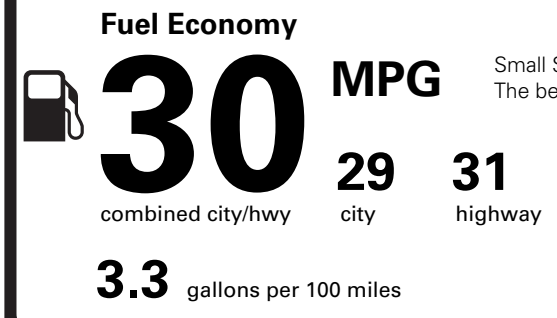

750.00
3,000.00
1,000.00
NO CHARGE
NO CHARGE
NO CHARGE

PRICE INFORMATION

BASE PRICE	553,995.00
TOTAL OPTIONS/OTHER	9,750.00
TOTAL VEHICLE & OPTIONS/OTHER	63,745.00
DESTINATION & DELIVERY	1,995.00

(MSRP)

EPA DOT Fuel Economy and Environment

Gasoline Vehicle

Small SUVs range from 14 to 138 MPG. The best vehicle rates 146 MPGe.

You save \$250
in fuel costs over 5 years compared to the average new vehicle.

Annual fuel cost \$1,650

Actual results will vary for many reasons, including driving conditions and how you drive and maintain your vehicle. The average new vehicle gets 29 MPG and costs \$8,500 to fuel over 5 years. Cost estimates are based on 15,000 miles per year at \$3.30 per gallon. MPGe is miles per gasoline gallon equivalent. Vehicle emissions are a significant cause of climate change and smog.