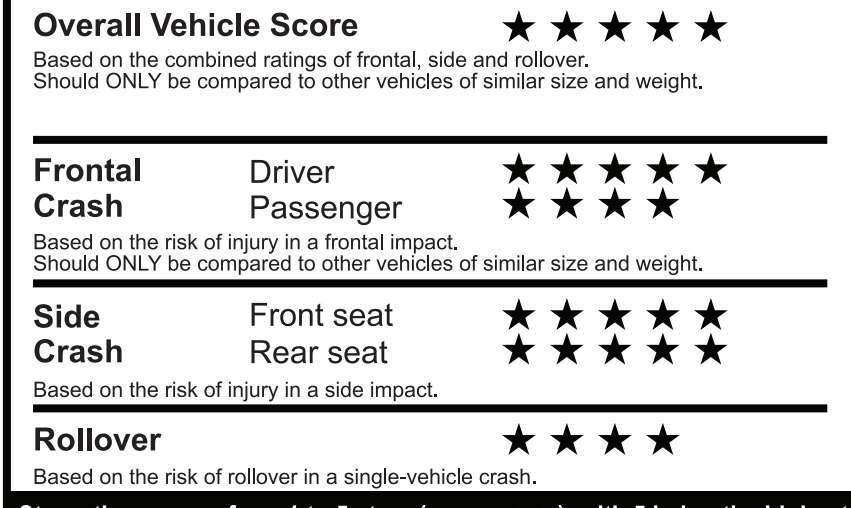

fueleconomy.gov

Calculate personalized estimates and compare vehicles

GOVERNMENT 5-STAR SAFETY RATINGS

Star ratings range from 1 to 5 stars (★★★★★), with 5 being the highest. Source: National Highway Traffic Safety Administration (NHTSA).
www.safercar.gov or 1-888-327-4236