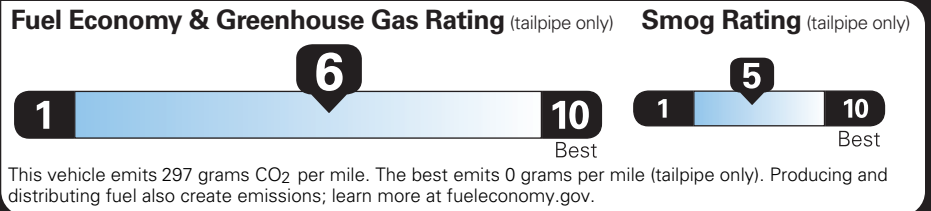

(MSRP)

EPA DOT Fuel Economy and Environment

Gasoline Vehicle

You save \$250 in fuel costs over 5 years compared to the average new vehicle.

Annual fuel cost \$1,650

Actual results will vary for many reasons, including driving conditions and how you drive and maintain your vehicle. The average new vehicle gets 29 MPG and costs \$8,500 to fuel over 5 years. Cost estimates are based on 15,000 miles per year at \$3.30 per gallon. MPGe is miles per gasoline gallon equivalent. Vehicle emissions are a significant cause of climate change and smog.