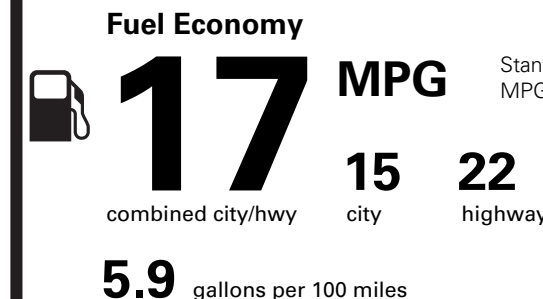

EPA DOT Fuel Economy and Environment

Gasoline Vehicle

Standard SUVs range from 13 to 115 MPG. The best vehicle rates 146 MPGe.

You spend $6,000

more in fuel costs over 5 years compared to the average new vehicle.

Annual fuel cost $2,900