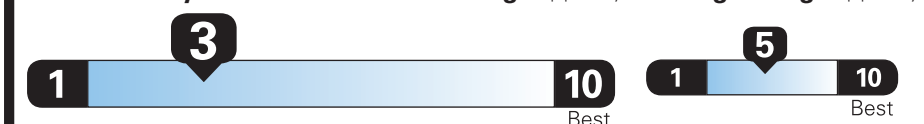

This vehicle emits 512 grams CO2 per mile. The best emits 0 grams per mile (tailpipe only). Producing and distributing fuel also create emissions; learn more at fueleconomy.gov.

Actual results will vary for many reasons, including driving conditions and how you drive and maintain your vehicle. The average new vehicle gets 29 MPG and costs $8,500 to fuel over 5 years. Cost estimates are based on 15,000 miles per year at $3.30 per gallon. MPGe is miles per gasoline gallon equivalent. Vehicle emissions are a significant cause of climate change and smog.

fueleconomy.gov

Calculate personalized estimates and compare vehicles

Smartphone QR Code

GOVERNMENT 5-STAR SAFETY RATINGS

Overall Vehicle Score ★★★★★

Based on the combined ratings of frontal, side and rollover. Should ONLY be compared to other vehicles of similar size and weight.

Frontal Crash Driver Passenger ★★★★★

Based on the risk of injury in a frontal impact. Should ONLY be compared to other vehicles of similar size and weight.

Side Crash Front seat Rear seat ★★★★★

Based on the risk of injury in a side impact.

Rollover ★★★★★

Based on the risk of rollover in a single-vehicle crash.

Star ratings range from 1 to 5 stars (★★★★★), with 5 being the highest.

Source: National Highway Traffic Safety Administration (NHTSA).

www.safercar.gov or 1-888-327-4236

5LMJJ3TG2TEL02417

WARNING: Operating, servicing and maintaining a passenger vehicle, pickup truck, van, or off-road vehicle can expose you to chemicals including engine exhaust, carbon monoxide, phthalates, and lead, which are known to the State of California to cause cancer and birth defects or other reproductive harm. To minimize exposure, avoid breathing exhaust, do not idle the engine except as necessary, service your vehicle in a well-ventilated area and wear gloves or wash your hands frequently when servicing your vehicle. For more information go to www.P65Warnings.ca.gov/passenger-vehicle.

THE LINCOLN WAY™ APP

Your Dashboard of Services & Features

- Download the Lincoln Way app* and you can: Remotely start, lock and unlock your vehicle Locate your vehicle and check approximate fuel range Receive vehicle health alerts

The Lincoln Connect™ modem is active and sending vehicle data (e.g., diagnostics) to Lincoln. See in-vehicle Settings for connectivity options.

Lincoln Protect®

Insist on Lincoln Protect! The only extended service plan fully backed by Lincoln and honored at every Lincoln dealership in the U.S., Canada and Mexico. See your Lincoln dealer or visit www.LincolnOwner.com

LINCOLN AUTOMOTIVE FINANCIAL SERVICES

Get approved online at www.lincolnafs.com