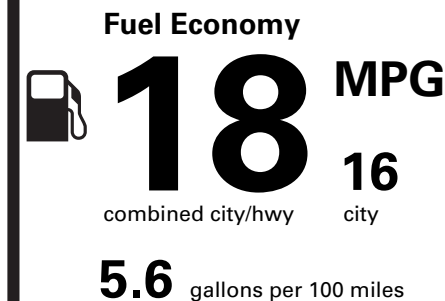

FUNCTIONAL

- 360 DEGREE CAMERA
- ADAPT SUSPEN W/RD PREVIEW
- CONNECTED NAV (1-YR INCL)
- DYNAMIC BRAKE SUPPORT
- FWD/SD/RR PARKING SENSORS
- HEAD-UP DISPLAY
- INTELL ACCESS W/PUSH START
- INTEL ADAPT CRUISE CONTROL
- LINCOLN DRIVE MODES
- PHONE AS A KEY
- PREM CONNECTIVITY:1YR PLAN
- SPEED SIGN RECOGNITION
- SYNC@4 W/EVR & 13.2" SCRIN
- WIRELESS CHARGING PAD

SAFETY/SECURITY

- ADVANCETRAC™ WITH RSC
- AIRBAGS-DUAL-STAGE FRONT
- AIRBAGS-SIDE IMPACT/SAFETY CANOPY SIDE AIR CURTAINS
- ENHANCED SECURITY SYSTEM
- PERIMETER ALARM
- PERSONAL SAFETY SYSTEM™
- PRE-COLLISION ASSIST W/AEB
- TIRE PRESSURE MONITOR SYS

WARRANTY

- 4YR/50K MILE WARRANTY
- 4YR/50K PICKUPDELIVERY SVC
- 6YR/70K MI POWERTRAIN WARR

INCLUDED ON THIS VEHICLE

(MSRP)

EQUIPMENT GROUP 201A

6,310.00

- LUXURY PACKAGE

OPTIONAL EQUIPMENT/OTHER

- ROOF RACK WITH BLACK CROSSBARS 250.00
- PERFECT POSITION ST W/ACT MOTN EMBRACE - LIT GRILLE STAR
- 2ND ROW CAPTAIN W/PASS THRU MONOCHROMATIC PACKAGE NO CHARGE
- .BODY COLOR EXT MIRROR FINISH 1,995.00
- .MONOCHROMATIC LINCOLN BADGE
- .22" BLACK PAINTED ALUM WHEEL
- ENHANCED SECURITY ALARM
- 3.73 NON-LMTD SLIP REAR AXLE
- BLUECRUISE EQUIP: 4 YEAR INCL
- FRONT LICENSE PLATE BRACKET NO CHARGE

PRICE INFORMATION

BASE PRICE	$98,350.00
TOTAL OPTIONS/OTHER	8,555.00
TOTAL VEHICLE & OPTIONS/OTHER	106,905.00
DESTINATION & DELIVERY	1,995.00

EPA DOT Fuel Economy and Environment

Gasoline Vehicle

Standard SUVs range from 13 to 102 MPG. The best vehicle rates 140 MPGe.

You spend **$5,250**

more in fuel costs over 5 years compared to the average new vehicle.

Annual fuel cost **$3,000**