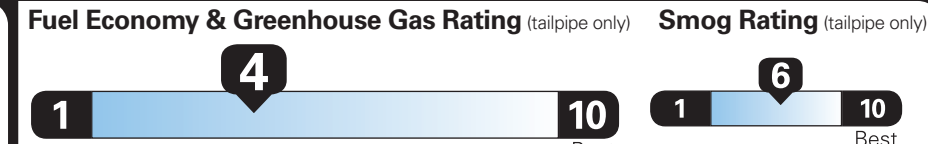

SAFETY/SECURITY

- ADVANCETRAC™ WITH RSC
- AIRBAGS-DUAL-STAGE FRONT
- AIRBAGS-SIDE IMPACT/SAFETY CANOPY SIDE AIR CURTAINS
- ENHANCED SECURITY SYSTEM
- PERIMETER ALARM
- PERSONAL SAFETY SYSTEM™
- PRE-COLLISION ASSIST W/AEB
- TIRE PRESSURE MONITOR SYS

WARRANTY

- 4YR/50K MILE WARRANTY
- 4YR/50K PICKUPDELIVERY SVC
- 6YR/70K MI POWERTRAIN WARR

INCLUDED ON THIS VEHICLE

(MSRP)

EQUIPMENT GROUP 201A
•LUXURY PACKAGE

6,310.00

OPTIONAL EQUIPMENT/OTHER

2024 MODEL YEAR
PRISTINE WHITE METALLIC 3C
PERFECT POSITION ST W/ACT MOTN EMBRACE - LIT GRILLE STAR
2ND ROW CAPTAIN W/PASS THRU MONOCHROMATIC PACKAGE
.BODY COLOR EXT MIRROR FINISH
.MONOCHROMATIC LINCOLN BADGE
.22" BLACK PAINTED ALUM WHEEL
ENHANCED SECURITY ALARM
3.73 NON-LMTED SLIP REAR AXLE
BLUECRUISE EQUIP: 4 YEAR INCL
FRONT LICENSE PLATE BRACKET

750.00

NO CHARGE

1,995.00

NO CHARGE

NO CHARGE

PRICE INFORMATION

BASE PRICE	$98,350.00
TOTAL OPTIONS/OTHER	9,055.00
TOTAL VEHICLE & OPTIONS/OTHER	107,405.00
DESTINATION & DELIVERY	1,995.00

EPA DOT Fuel Economy and Environment

Gasoline Vehicle

Fuel Economy
18 MPG
combined city/hwy
5.6 gallons per 100 miles

Standard SUVs range from 13 to 102 MPG. The best vehicle rates 140 MPGe.

You spend $5,250

more in fuel costs over 5 years compared to the average new vehicle.

Annual fuel cost $3,000

This vehicle emits 498 grams CO₂ per mile. The best emits 0 grams per mile (tailpipe only). Producing and distributing fuel also create emissions; learn more at fueleconomy.gov.

Actual results will vary for many reasons, including driving conditions and how you drive and maintain your vehicle. The average new vehicle gets 28 MPG and costs $9,750 to fuel over 5 years. Cost estimates are based on 15,000 miles per year at $3.60 per gallon. MPGe is miles per gasoline gallon equivalent. Vehicle emissions are a significant cause of climate change and smog.

fueleconomy.gov

Calculate personalized estimates and compare vehicles

Smartphone QR Code™

GOVERNMENT 5-STAR SAFETY RATINGS

Overall Vehicle Score Not Rated

Based on the combined ratings of frontal, side and rollover. Should ONLY be compared to other vehicles of similar size and weight.

Frontal Crash Driver Passenger Not Rated Not Rated

Based on the risk of injury in a frontal impact. Should ONLY be compared to other vehicles of similar size and weight.

Side Crash Front seat Rear seat ★★☆☆★ ★★☆☆★

Based on the risk of injury in a side impact.

Rollover ★★☆☆★

Based on the risk of rollover in a single-vehicle crash.

Star ratings range from 1 to 5 stars (★★★★★), with 5 being the highest. Source: National Highway Traffic Safety Administration (NHTSA). www.safercar.gov or 1-888-327-4236

THE LINCOLN WAY™ APP

Your Dashboard of Services & Features

1. Download the Lincoln Way app* and you can:
2. Remotely start, lock and unlock your vehicle
   - Locate your vehicle and check approximate fuel range
   - Receive vehicle health alerts

The Lincoln Connect™ modem is active and sending vehicle data (e.g., diagnostics) to Lincoln. See in-vehicle Settings for connectivity options.

Lincoln Protect™

Insist on Lincoln Protect! The only extended service plan fully backed by Lincoln and honored at every Lincoln dealership in the U.S., Canada and Mexico. See your Lincoln dealer or visit www.LincolnOwner.com

5LMJJ3LG2REL08436

WARNING: Operating, servicing and maintaining a passenger vehicle, pickup truck, van, or off-road vehicle can expose you to chemicals including engine exhaust, carbon monoxide, phthalates, and lead, which are known to the State of California to cause cancer and birth defects or other reproductive harm. To minimize exposure, avoid breathing exhaust, do not idle the engine except as necessary, service your vehicle in a well-ventilated area and wear gloves or wash your hands frequently when servicing your vehicle. For more information go to www.P65Warnings.ca.gov/passenger-vehicle.

SCAN OR TEXT 5LREL08436 TO 59173

Msg & Data rates may apply. Text HELP for help

www.lincoln.com/help/privacy-terms/

RAMP ONE	RA4F	RAIL
RAMP TWO		ITEM #: 26-710Z O/T 2

TOTAL MSRP $109,400.00

LINCOLN AUTOMOTIVE FINANCIAL SERVICES

Whether you decide to lease or finance your vehicle, you'll find the choices that are right for you. See your Lincoln Dealer for details or visit www.lincolnafs.com.