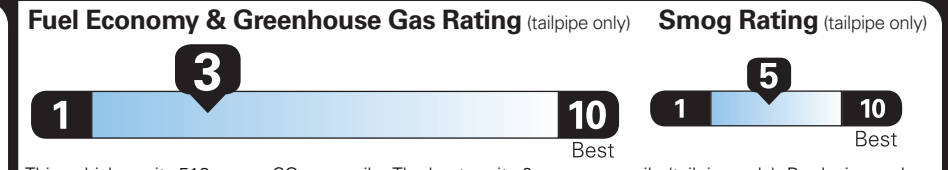

WARRANTY

- 4YR/50K MILE WARRANTY
- 4YR/50K PICKUPDELIVERY SVC
- 6YR/70K MI POWERTRAIN WARR

INCLUDED ON THIS VEHICLE

EQUIPMENT GROUP 100A

OPTIONAL EQUIPMENT/OTHER

2026 MODEL YEAR	
STARLIGHT GRAY PC	750.00
P275/50R22 ALL-SEASON BSW	
THIRD ROW POWER FOLD SEAT#2	NO CHARGE
BLUECRUISE EQUIP: 4 YEAR INCL	
22" DARK TARN BRT MACH ALM WHL	
CONN PKG: 4 YR INCL W/LNCN-APP	
SECURE PKG: 4 YR INCLUDED	
FRONT LICENSE PLATE BRACKET	NO CHARGE
50 STATE EMISSIONS	NO CHARGE

PRICE INFORMATION

BASE PRICE	\$91,995.00
TOTAL OPTIONS/OTHER	750.00
TOTAL VEHICLE & OPTIONS/OTHER	92,745.00
DESTINATION & DELIVERY	2,895.00

EPA DOT Fuel Economy and Environment

Gasoline Vehicle

Standard SUVs range from 13 to 115 MPG. The best vehicle rates 146 MPGe.

You spend **\$6,000** more in fuel costs over 5 years compared to the average new vehicle.

Annual fuel cost **\$2,900**

This vehicle emits 512 grams CO₂ per mile. The best emits 0 grams per mile (tailpipe only). Producing and distributing fuel also create emissions; learn more at fueleconomy.gov.