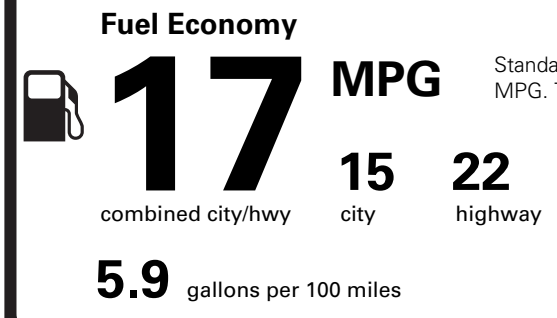

WARRANTY

- 4YR/50K MILE WARRANTY
- 4YR/50K PICKUPDELIVERY SVC
- 6YR/70K MI POWERTRAIN WARR

INCLUDED ON THIS VEHICLE

EQUIPMENT GROUP 100A

OPTIONAL EQUIPMENT/OTHER

2026 MODEL YEAR	
STARLIGHT GRAY PC	750.00
P275/50R22 ALL-SEASON BSW	
THIRD ROW POWER FOLD SEAT#2	NO CHARGE
BLUECRUISE EQUIP: 4 YEAR INCL	
22" DARK TARN BRT MACH ALM WHL	
CONN PKG: 4 YR INCL W/LNCN-APP	
SECURE PKG: 4 YR INCLUDED	
FRONT LICENSE PLATE BRACKET	NO CHARGE
50 STATE EMISSIONS	NO CHARGE

PRICE INFORMATION

BASE PRICE	\$91,995.00
TOTAL OPTIONS/OTHER	750.00
TOTAL VEHICLE & OPTIONS/OTHER	92,745.00
DESTINATION & DELIVERY	2,895.00

EPA DOT Fuel Economy and Environment

Gasoline Vehicle

Standard SUVs range from 13 to 115 MPG. The best vehicle rates 146 MPGe.

You spend **\$6,000** more in fuel costs over 5 years compared to the average new vehicle.

Annual fuel cost **\$2,900**

This vehicle emits 512 grams CO₂ per mile. The best emits 0 grams per mile (tailpipe only). Producing and distributing fuel also create emissions; learn more at fueleconomy.gov.