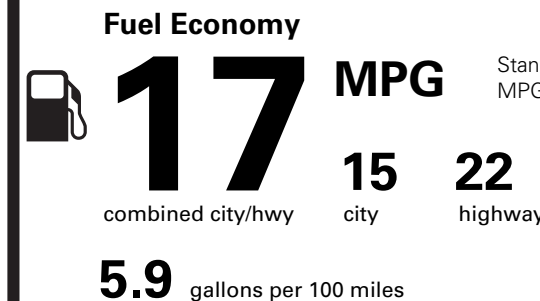

EPA DOT Fuel Economy and Environment

Gasoline Vehicle

Standard SUVs range from 13 to 115 MPG. The best vehicle rates 146 MPGe.

You spend **$6,000** more in fuel costs over 5 years compared to the average new vehicle.

Annual fuel cost **$2,900**