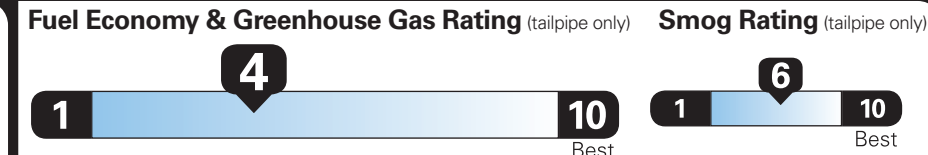

This vehicle emits 498 grams CO₂ per mile. The best emits 0 grams per mile (tailpipe only). Producing and distributing fuel also create emissions; learn more at fueleconomy.gov.

Actual results will vary for many reasons, including driving conditions and how you drive and maintain your vehicle. The average new vehicle gets 28 MPG and costs $8,000 to fuel over 5 years. Cost estimates are based on 15,000 miles per year at $2.95 per gallon. MPGe is miles per gasoline gallon equivalent. Vehicle emissions are a significant cause of climate change and smog.

fueleconomy.gov

Calculate personalized estimates and compare vehicles

Smartphone QR Code™

GOVERNMENT 5-STAR SAFETY RATINGS

Overall Vehicle Score	Not Rated	
Based on the combined ratings of frontal, side and rollover. Should ONLY be compared to other vehicles of similar size and weight.		
Frontal Crash	Driver Passenger	Not Rated Not Rated
Based on the risk of injury in a frontal impact. Should ONLY be compared to other vehicles of similar size and weight.		
Side Crash	Front seat Rear seat	★★★★★ ★★★★★
Based on the risk of injury in a side impact.		
Rollover	★★★★	
Based on the risk of rollover in a single-vehicle crash.		

Star ratings range from 1 to 5 stars (★★★★★), with 5 being the highest. Source: National Highway Traffic Safety Administration (NHTSA). www.safercar.gov or 1-888-327-4236

5LMJJ2TG8PEL04706

WARNING: Operating, servicing and maintaining a passenger vehicle, pickup truck, van, or off-road vehicle can expose you to chemicals including engine exhaust, carbon monoxide, phthalates, and lead, which are known to the State of California to cause cancer and birth defects or other reproductive harm. To minimize exposure, avoid breathing exhaust, do not idle the engine except as necessary, service your vehicle in a well-ventilated area and wear gloves or wash your hands frequently when servicing your vehicle. For more information go to www.P65Warnings.ca.gov/passenger-vehicle.

THE LINCOLN WAY™ APP
Your Dashboard of Services & Features

1. Download the Lincoln Way app* and you can:
2. Remotely start, lock and unlock your vehicle
   - Locate your vehicle and check approximate fuel range
   - Receive vehicle health alerts

The Lincoln Connect™ modem is active and sending vehicle data (e.g., diagnostics) to Lincoln. See in-vehicle Settings for connectivity options.

Lincoln Protect™

Insist on Lincoln Protect! The only extended service plan fully backed by Lincoln and honored at every Lincoln dealership in the U.S., Canada and Mexico. See your Lincoln dealer or visit www.LincolnOwner.com

SCAN OR TEXT 5LPEL04706 TO 59173

Msg & Data rates may apply. Text HELP for help

www.lincoln.com/help/privacy-terms/