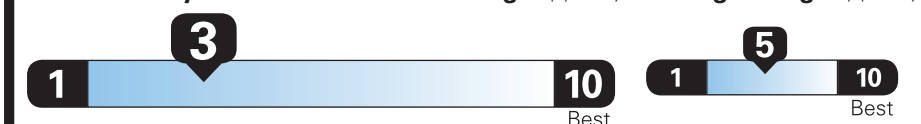

Fuel Economy & Greenhouse Gas Rating (tailpipe only) Smog Rating (tailpipe only)

This vehicle emits 512 grams CO2 per mile. The best emits 0 grams per mile (tailpipe only). Producing and distributing fuel also create emissions; learn more at fueleconomy.gov.

Actual results will vary for many reasons, including driving conditions and how you drive and maintain your vehicle. The average new vehicle gets 29 MPG and costs $8,500 to fuel over 5 years. Cost estimates are based on 15,000 miles per year at $3.30 per gallon. MPGe is miles per gasoline gallon equivalent. Vehicle emissions are a significant cause of climate change and smog.

fueleconomy.gov

Calculate personalized estimates and compare vehicles

Smartphone QR Code

GOVERNMENT 5-STAR SAFETY RATINGS

Overall Vehicle Score ★★★★★

Based on the combined ratings of frontal, side and rollover. Should ONLY be compared to other vehicles of similar size and weight.

Frontal Crash Driver Passenger ★★★★★

Based on the risk of injury in a frontal impact. Should ONLY be compared to other vehicles of similar size and weight.

Side Crash Front seat Rear seat ★★★★★

Based on the risk of injury in a side impact.

Rollover ★★★★★

Based on the risk of rollover in a single-vehicle crash.

Star ratings range from 1 to 5 stars (★★★★★), with 5 being the highest.

Source: National Highway Traffic Safety Administration (NHTSA).

www.safercar.gov or 1-888-327-4236

5LMJJ2TG0TEL14253

WARNING: Operating, servicing and maintaining a passenger vehicle, pickup truck, van, or off-road vehicle can expose you to chemicals including engine exhaust, carbon monoxide, phthalates, and lead, which are known to the State of California to cause cancer and birth defects or other reproductive harm. To minimize exposure, avoid breathing exhaust, do not idle the engine except as necessary, service your vehicle in a well-ventilated area and wear gloves or wash your hands frequently when servicing your vehicle. For more information go to www.P65Warnings.ca.gov/passenger-vehicle.

THE LINCOLN WAY™ APP

Your Dashboard of Services & Features

Download the Lincoln Way app* and you can:

- Remotely start, lock and unlock your vehicle Locate your vehicle and check approximate fuel range Receive vehicle health alerts

The Lincoln Connect™ modem is active and sending vehicle data (e.g., diagnostics) to Lincoln. See in-vehicle Settings for connectivity options.

Lincoln Protect®

Insist on Lincoln Protect! The only extended service plan fully backed by Lincoln and honored at every Lincoln dealership in the U.S., Canada and Mexico. See your Lincoln dealer or visit www.LincolnOwner.com

LINCOLN AUTOMOTIVE FINANCIAL SERVICES

Get approved online at www.lincolnaf.com