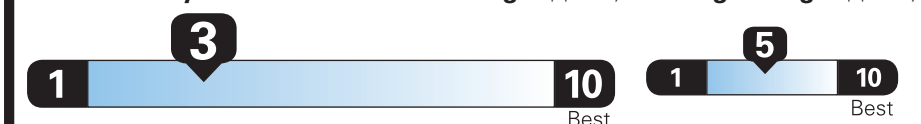

This vehicle emits 512 grams CO2 per mile. The best emits 0 grams per mile (tailpipe only). Producing and distributing fuel also create emissions; learn more at fueleconomy.gov.

Actual results will vary for many reasons, including driving conditions and how you drive and maintain your vehicle. The average new vehicle gets 29 MPG and costs $8,500 to fuel over 5 years. Cost estimates are based on 15,000 miles per year at $3.30 per gallon. MPGe is miles per gasoline gallon equivalent. Vehicle emissions are a significant cause of climate change and smog.

fueleconomy.gov

Calculate personalized estimates and compare vehicles

Smartphone QR Code

GOVERNMENT 5-STAR SAFETY RATINGS

Overall Vehicle Score ★★★★★

Based on the combined ratings of frontal, side and rollover. Should ONLY be compared to other vehicles of similar size and weight.

Frontal Crash Driver Passenger ★★★★★

Based on the risk of injury in a frontal impact. Should ONLY be compared to other vehicles of similar size and weight.

Side Crash Front seat Rear seat ★★★★★

Based on the risk of injury in a side impact.

Rollover ★★★★★

Based on the risk of rollover in a single-vehicle crash.

Star ratings range from 1 to 5 stars (★★★★★), with 5 being the highest.

Source: National Highway Traffic Safety Administration (NHTSA).

www.safercar.gov or 1-888-327-4236

5LMJJ2TG0TEL12356

WARNING: Operating, servicing and maintaining a passenger vehicle, pickup truck, van, or off-road vehicle can expose you to chemicals including engine exhaust, carbon monoxide, phthalates, and lead, which are known to the State of California to cause cancer and birth defects or other reproductive harm. To minimize exposure, avoid breathing exhaust, do not idle the engine except as necessary, service your vehicle in a well-ventilated area and wear gloves or wash your hands frequently when servicing your vehicle. For more information go to www.P65Warnings.ca.gov/passenger-vehicle.

THE LINCOLN WAY™ APP

Your Dashboard of Services & Features

Download the Lincoln Way app* and you can:

- Remotely start, lock and unlock your vehicle Locate your vehicle and check approximate fuel range Receive vehicle health alerts

The Lincoln Connect™ modem is active and sending vehicle data (e.g., diagnostics) to Lincoln. See in-vehicle Settings for connectivity options.

Lincoln Protect®

Insist on Lincoln Protect! The only extended service plan fully backed by Lincoln and honored at every Lincoln dealership in the U.S., Canada and Mexico. See your Lincoln dealer or visit www.LincolnOwner.com

LINCOLN AUTOMOTIVE FINANCIAL SERVICES

Get approved online at www.lincolnaf.com