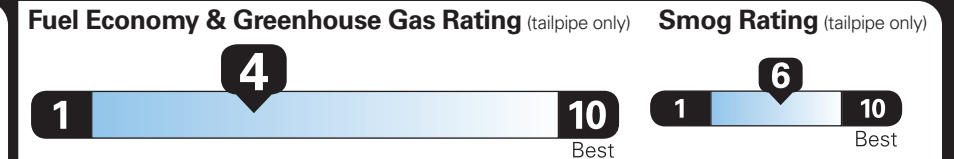

This vehicle emits 498 grams CO₂ per mile. The best emits 0 grams per mile (tailpipe only). Producing and distributing fuel also create emissions; learn more at fueleconomy.gov.

Actual results will vary for many reasons, including driving conditions and how you drive and maintain your vehicle. The average new vehicle gets 28 MPG and costs $9,750 to fuel over 5 years. Cost estimates are based on 15,000 miles per year at $3.60 per gallon. MPGe is miles per gasoline gallon equivalent. Vehicle emissions are a significant cause of climate change and smog.

fueleconomy.gov

Calculate personalized estimates and compare vehicles

GOVERNMENT 5-STAR SAFETY RATINGS

Overall Vehicle Score	Not Rated	
Based on the combined ratings of frontal, side and rollover. Should ONLY be compared to other vehicles of similar size and weight.		
Frontal Crash	Driver Passenger	Not Rated Not Rated
Based on the risk of injury in a frontal impact. Should ONLY be compared to other vehicles of similar size and weight.		
Side Crash	Front seat Rear seat	★★★★★ ★★★★★
Based on the risk of injury in a side impact.		
Rollover		★★★★
Based on the risk of rollover in a single-vehicle crash.		

Star ratings range from 1 to 5 stars (★★★★★), with 5 being the highest. Source: National Highway Traffic Safety Administration (NHTSA). www.safercar.gov or 1-888-327-4236

5LMJJ2TG0REL06033

WARNING: Operating, servicing and maintaining a passenger vehicle, pickup truck, van, or off-road vehicle can expose you to chemicals including engine exhaust, carbon monoxide, phthalates, and lead, which are known to the State of California to cause cancer and birth defects or other reproductive harm. To minimize exposure, avoid breathing exhaust, do not idle the engine except as necessary, service your vehicle in a well-ventilated area and wear gloves or wash your hands frequently when servicing your vehicle. For more information go to www.P65Warnings.ca.gov/passenger-vehicle.

THE LINCOLN WAY™ APP

1. Download the Lincoln Way app* and you can:
2. Remotely start, lock and unlock your vehicle
   - Locate your vehicle and check approximate fuel range
   - Receive vehicle health alerts

The Lincoln Connect™ modem is active and sending vehicle data (e.g., diagnostics) to Lincoln. See in-vehicle Settings for connectivity options.

*Compatible with select smartphone platforms. Lincoln Connect service required (see App Terms for more information). Connected service and related feature functionality is subject to compatible AT&T-network availability. Evolving technology/cellular networks may affect functionality and availability, or continued provision of some features, prohibiting them from functioning. Message and data rates may apply. See your local Lincoln website for our privacy policy.