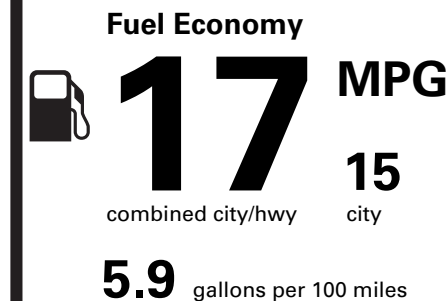

SAFETY/SECURITY

- ADVANCETRAC™ WITH RSC AIRBAGS-DUAL-STAGE FRONT AIRBAGS-SIDE IMPACT/SAFETY CANOPY SIDE AIR CURTAINS ENHANCED SECURITY SYSTEM PERIMETER ALARM PERSONAL SAFETY SYSTEM™ PRE-COLLISION ASSIST W/AEB TIRE PRESSURE MONITOR SYS

WARRANTY

- 4YR/50K MILE WARRANTY 4YR/50K PICKUPDELIVERY SVC 6YR/70K MI POWERTRAIN WARR

INCLUDED ON THIS VEHICLE

(MSRP)

EQUIPMENT GROUP 202A

OPTIONAL EQUIPMENT/OTHER

Table with 2 columns: Description and MSRP. Includes items like STARLIGHT GRAY PC (750.00), HEAVY DUTY TRAILER TOW PKG (750.00), SIRIUSXM W/360L (400.00), and FRONT LICENSE PLATE BRACKET (NO CHARGE).

PRICE INFORMATION

Table with 2 columns: Description and MSRP. Includes BASE PRICE ($101,995.00), TOTAL OPTIONS/OTHER (1,900.00), and TOTAL VEHICLE & OPTIONS/OTHER DESTINATION & DELIVERY (2,895.00).

TOTAL MSRP $106,790.00

Scan The QR Code to get more details about this vehicle

This label is affixed pursuant to the Federal Automobile Information Disclosure Act. Gasoline, License, and Title Fees, State and Local taxes are not included. Dealer installed options or accessories are not included unless listed above.

TB091 N RD 2X 625 000067 02 09 26

EPA DOT Fuel Economy and Environment

Gasoline Vehicle

Standard SUVs range from 12 to 115 MPG. The best vehicle rates 146 MPGe.

You spend $6,000

more in fuel costs over 5 years compared to the average new vehicle.

Annual fuel cost $2,900