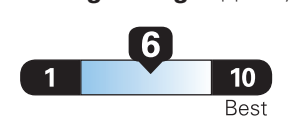

Smog Rating (tailpipe only)

This vehicle emits 510 grams CO₂ per mile. The best emits 0 grams per mile (tailpipe only). Producing and distributing fuel also create emissions; learn more at fuelconomy.gov.

Actual results will vary for many reasons, including driving conditions and how you drive and maintain your vehicle. The average new vehicle gets 28 MPG and costs $9,500 to fuel over 5 years. Cost estimates are based on 15,000 miles per year at $3.50 per gallon. MPGe is miles per gasoline gallon equivalent. Vehicle emissions are a significant cause of climate change and smog.

fuelconomy.gov

Calculate personalized estimates and compare vehicles

Smartphone QR Code™