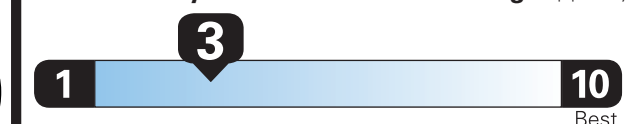

Fuel Economy & Greenhouse Gas Rating (tailpipe only)