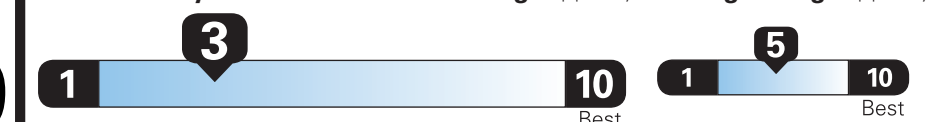

SAFETY/SECURITY

- ADVANCETRAC™ WITH RSC
- AIRBAGS-DUAL-STAGE FRONT
- AIRBAGS-SIDE IMPACT/SAFETY CANOPY SIDE AIR CURTAINS
- ENHANCED SECURITY SYSTEM
- PERIMETER ALARM
- PERSONAL SAFETY SYSTEM™
- PRE-COLLISION ASSIST W/AEB
- TIRE PRESSURE MONITOR SYS

WARRANTY

- 4YR/50K MILE WARRANTY
- 4YR/50K PICKUPDELIVERY SVC
- 6YR/70K MI POWERTRAIN WARR

INCLUDED ON THIS VEHICLE

(MSRP)

EQUIPMENT GROUP 202A

OPTIONAL EQUIPMENT/OTHER

2026 MODEL YEAR	
STARLIGHT GRAY PC	750.00
P285/40R24 ALL-SEASON BSW	
HEAVY DUTY TRAILER TOW PKG	750.00
BLUECRUISE EQUIP: 4 YEAR INCL	
24" BRT MND ALUM WHL EBONY PNT	2,995.00
CONN PKG: 4 YR INCL W/LNCN-APP	
SECURE PKG: 4 YR INCLUDED	
FRONT LICENSE PLATE BRACKET	NO CHARGE

PRICE INFORMATION

BASE PRICE	$101,995.00
TOTAL OPTIONS/OTHER	4,495.00
TOTAL VEHICLE & OPTIONS/OTHER	106,490.00
DESTINATION & DELIVERY	2,595.00

(MSRP)

EPA DOT Fuel Economy and Environment

Gasoline Vehicle

Fuel Economy

17 MPG
combined city/hwy   city   highway

Standard SUVs range from 12 to 115 MPG. The best vehicle rates 146 MPGe.

5.9 gallons per 100 miles

You spend $6,000

more in fuel costs over 5 years compared to the average new vehicle.

Annual fuel cost $2,900

Fuel Economy & Greenhouse Gas Rating (tailpipe only) Smog Rating (tailpipe only)

This vehicle emits 512 grams CO₂ per mile. The best emits 0 grams per mile (tailpipe only). Producing and distributing fuel also create emissions; learn more at fueleconomy.gov.

Actual results will vary for many reasons, including driving conditions and how you drive and maintain your vehicle. The average new vehicle gets 29 MPG and costs $8,500 to fuel over 5 years. Cost estimates are based on 15,000 miles per year at $3.30 per gallon. MPGe is miles per gasoline gallon equivalent. Vehicle emissions are a significant cause of climate change and smog.

fueleconomy.gov

Calculate personalized estimates and compare vehicles

Smartphone QR Code™

GOVERNMENT 5-STAR SAFETY RATINGS

Overall Vehicle Score ★★★★★

Based on the combined ratings of frontal, side and rollover. Should ONLY be compared to other vehicles of similar size and weight.

Frontal Crash	Driver	★★★★★
	Passenger	★★★★★

Based on the risk of injury in a frontal impact. Should ONLY be compared to other vehicles of similar size and weight.

Side Crash	Front seat	★★★★★
	Rear seat	★★★★★

Based on the risk of injury in a side impact.

Rollover ★★ ★

Based on the risk of rollover in a single-vehicle crash.

Star ratings range from 1 to 5 stars (★★★★★), with 5 being the highest.

Source: National Highway Traffic Safety Administration (NHTSA).

www.safercar.gov or 1-888-327-4236

THE LINCOLN WAY™ APP

Your Dashboard of Services & Features

Download the Lincoln Way app* and you can:

- Remotely start, lock and unlock your vehicle
- Locate your vehicle and check approximate fuel range
- Receive vehicle health alerts

The Lincoln Connect™ modem is active and sending vehicle data (e.g., diagnostics) to Lincoln. See in-vehicle Settings for connectivity options.

Lincoln Protect®

Insist on Lincoln Protect! The only extended service plan fully backed by Lincoln and honored at every Lincoln dealership in the U.S., Canada and Mexico. See your Lincoln dealer or visit www.LincolnOwner.com

LINCOLN AUTOMOTIVE FINANCIAL SERVICES

Get approved online at www.lincolnaf.com

RAMP ONE

CA5R

RAMP TWO

CONVOY

ITEM #:

14-D315 O/T 2

TOTAL MSRP $109,085.00

Scan The QR Code to get more details about this vehicle

This label is affixed pursuant to the Federal Automobile Information Disclosure Act. Gasoline, License, and Title Fees, State and Local taxes are not included. Dealer installed options or accessories are not included unless listed above.

TA071 N RD 2X 620 000058 01 07 26