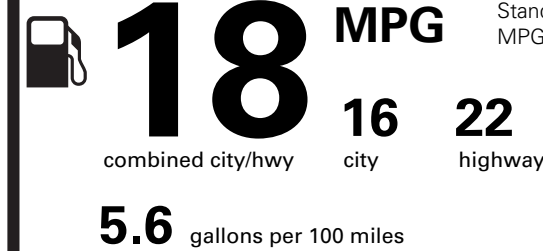

PRICE INFORMATION

BASE PRICE	\$95,325.00
TOTAL OPTIONS/OTHER	7,060.00
TOTAL VEHICLE & OPTIONS/OTHER	102,385.00
DESTINATION & DELIVERY	1,995.00

(MSRP)

EPA DOT Fuel Economy and Environment

Gasoline Vehicle

Fuel Economy

Standard SUVs range from 13 to 102 MPG. The best vehicle rates 140 MPGe.

You spend \$5,250 more in fuel costs over 5 years compared to the average new vehicle.

Annual fuel cost \$3,000

Fuel Economy & Greenhouse Gas Rating (tailpipe only) Smog Rating (tailpipe only)