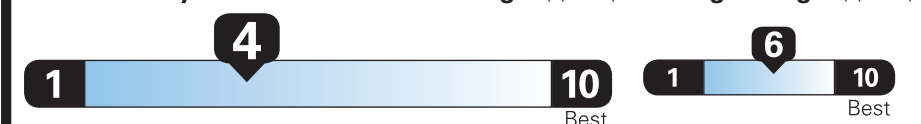

PRICE INFORMATION

BASE PRICE $95,695.00 TOTAL OPTIONS/OTHER 10,855.00 TOTAL VEHICLE & OPTIONS/OTHER 106,550.00 DESTINATION & DELIVERY 1,995.00

TOTAL MSRP $108,545.00

RAMP ONE

RA37

RAMP TWO

RAIL

ITEM #:

63-Z800 O/T 2

LINCOLN AUTOMOTIVE FINANCIAL SERVICES

Whether you decide to lease or finance your vehicle, you'll find the choices that are right for you. See your Lincoln Dealer for details or visit www.lincolnafn.com.

This label is affixed pursuant to the Federal Automobile Information Disclosure Act. Gasoline, License, and Title Fees, State and Local taxes are not included. Dealer installed options or accessories are not included unless listed above.

RJ161 N RD 2X 435 000016 09 16 24

EPA DOT Fuel Economy and Environment

Gasoline Vehicle

Fuel Economy 18 MPG combined city/hwy 16 city 22 highway

Standard SUVs range from 13 to 102 MPG. The best vehicle rates 140 MPGe.

You spend $5,250

more in fuel costs over 5 years compared to the average new vehicle.

5.6 gallons per 100 miles

Annual fuel cost $3,000

Fuel Economy & Greenhouse Gas Rating (tailpipe only) Smog Rating (tailpipe only)

This vehicle emits 498 grams CO2 per mile. The best emits 0 grams per mile (tailpipe only). Producing and distributing fuel also create emissions; learn more at fueleconomy.gov.

Actual results will vary for many reasons, including driving conditions and how you drive and maintain your vehicle. The average new vehicle gets 28 MPG and costs $9,750 to fuel over 5 years. Cost estimates are based on 15,000 miles per year at $3.60 per gallon. MPGe is miles per gasoline gallon equivalent. Vehicle emissions are a significant cause of climate change and smog.

fueleconomy.gov

Calculate personalized estimates and compare vehicles

Smartphone QR Code

GOVERNMENT 5-STAR SAFETY RATINGS

Overall Vehicle Score Not Rated

Based on the combined ratings of frontal, side and rollover. Should ONLY be compared to other vehicles of similar size and weight.

Frontal Crash Driver Passenger Not Rated Not Rated

Based on the risk of injury in a frontal impact. Should ONLY be compared to other vehicles of similar size and weight.

Side Crash Front seat Rear seat ★★☆☆★ ★★☆☆★

Based on the risk of injury in a side impact.

Rollover ★★☆☆★

Based on the risk of rollover in a single-vehicle crash.

Star ratings range from 1 to 5 stars (★★★★★), with 5 being the highest.

Source: National Highway Traffic Safety Administration (NHTSA).

www.safercar.gov or 1-888-327-4236

5LMJJ2LG0REL21003

WARNING: Operating, servicing and maintaining a passenger vehicle, pickup truck, van, or off-road vehicle can expose you to chemicals including engine exhaust, carbon monoxide, phthalates, and lead, which are known to the State of California to cause cancer and birth defects or other reproductive harm. To minimize exposure, avoid breathing exhaust, do not idle the engine except as necessary, service your vehicle in a well-ventilated area and wear gloves or wash your hands frequently when servicing your vehicle. For more information go to www.P65Warnings.ca.gov/passenger-vehicle.

SCAN OR TEXT 5LREL21003 TO 59173

Msg & Data rates may apply. Text HELP for help

www.lincoln.com/help/privacy-terms/

THE LINCOLN WAY™ APP

Your Dashboard of Services & Features

- Download the Lincoln Way app* and you can: Remotely start, lock and unlock your vehicle Locate your vehicle and check approximate fuel range Receive vehicle health alerts

The Lincoln Connect™ modem is active and sending vehicle data (e.g., diagnostics) to Lincoln. See in-vehicle Settings for connectivity options.

Lincoln Protect™

Insist on Lincoln Protect! The only extended service plan fully backed by Lincoln and honored at every Lincoln dealership in the U.S., Canada and Mexico. See your Lincoln dealer or visit www.LincolnOwner.com